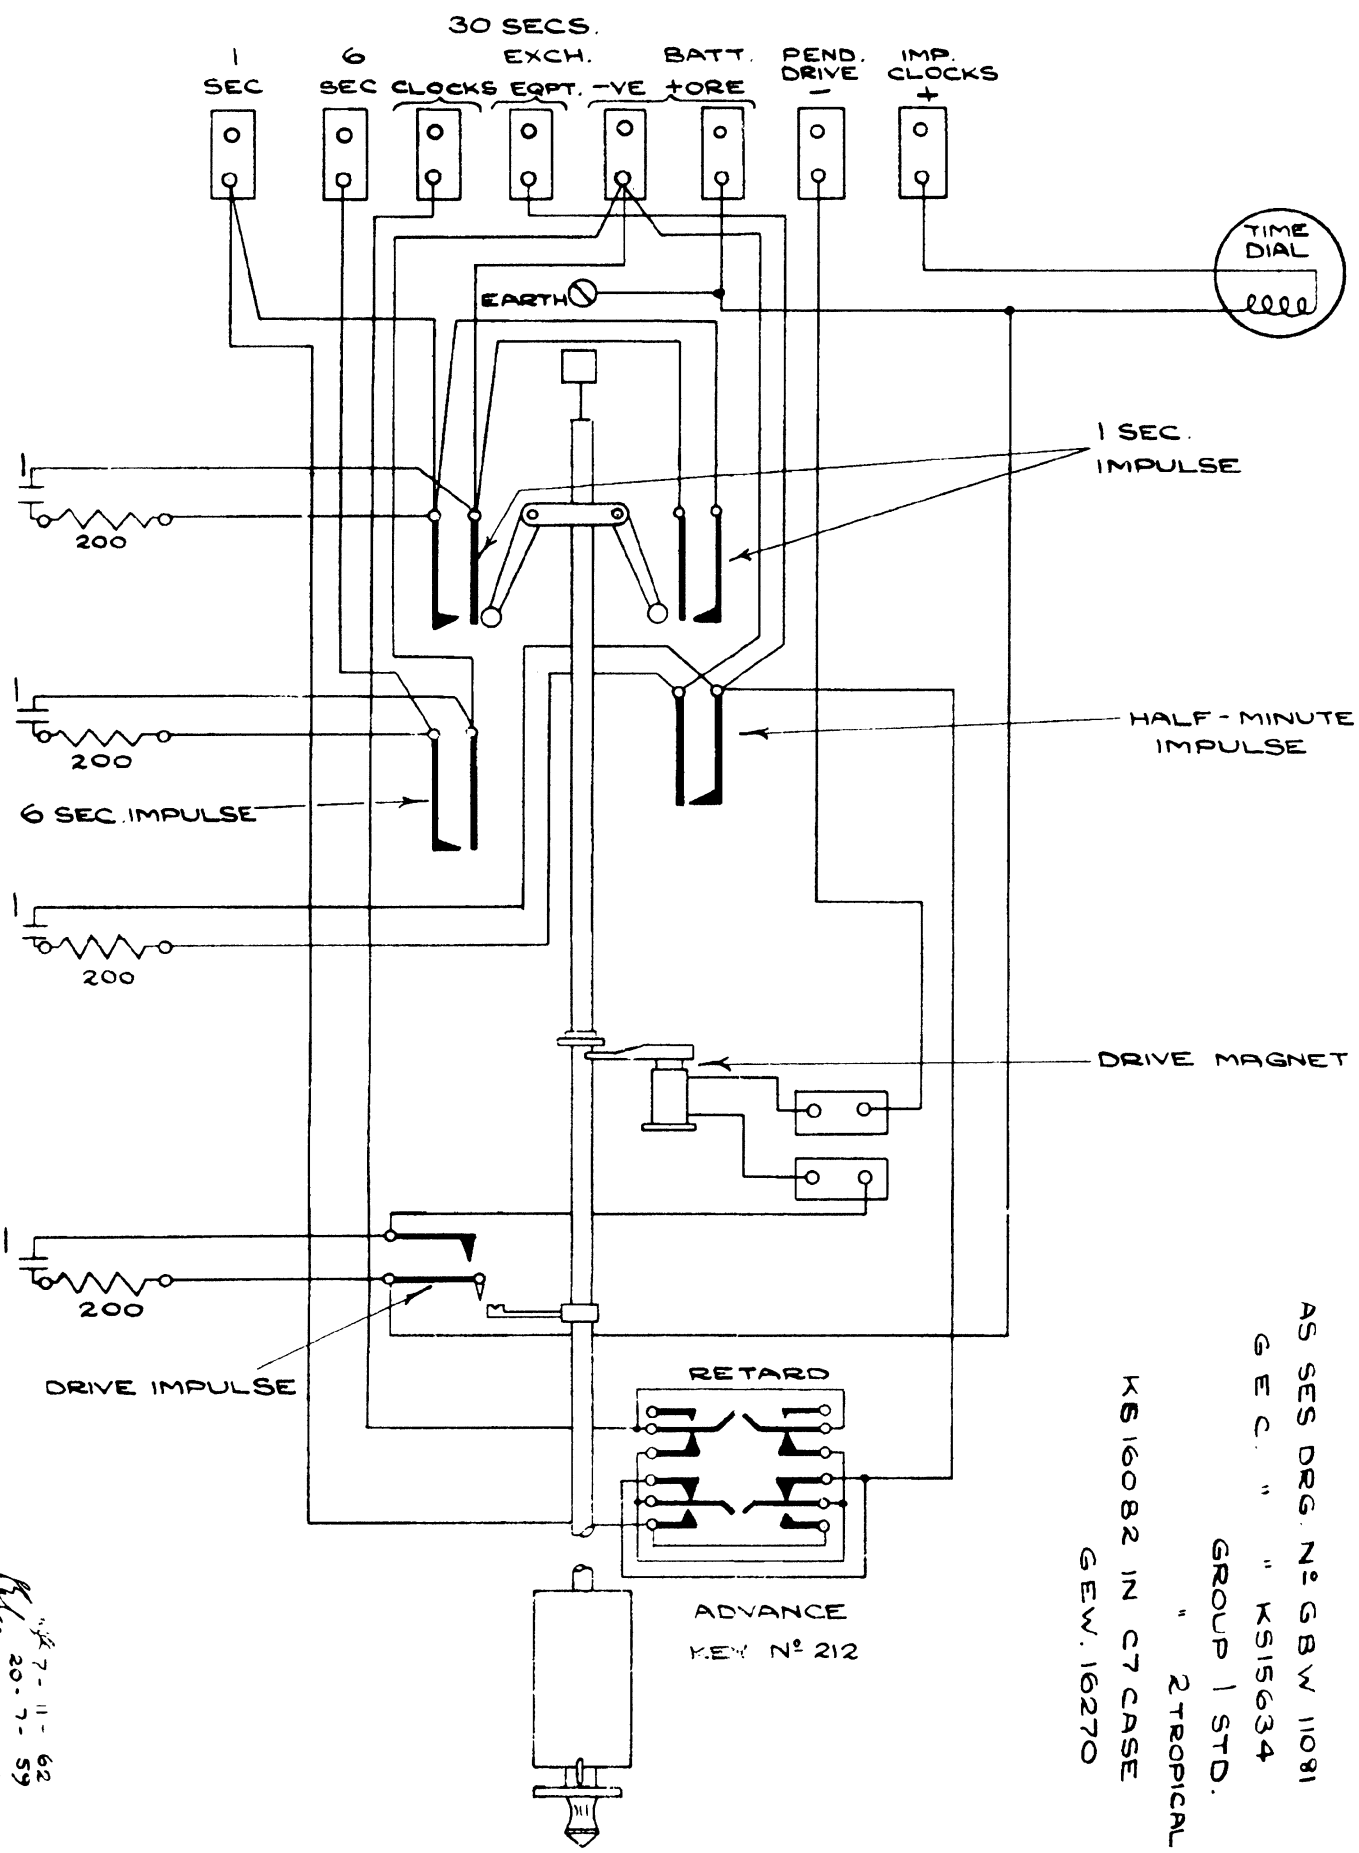

A1908/5

INTERNAL CONNS. FOR G.P.O. CLOCK N° 36
WITH TIME DIAL.

705630

A1908/5

AS SES DRG. N° GBW 11081
 G.E.C. " " K515634
 GROUP 1 STD.
 " 2 TROPICAL
 K516082 IN C7 CASE
 GEW. 16270

7-11-62
 20-7-59
 1A-12-58