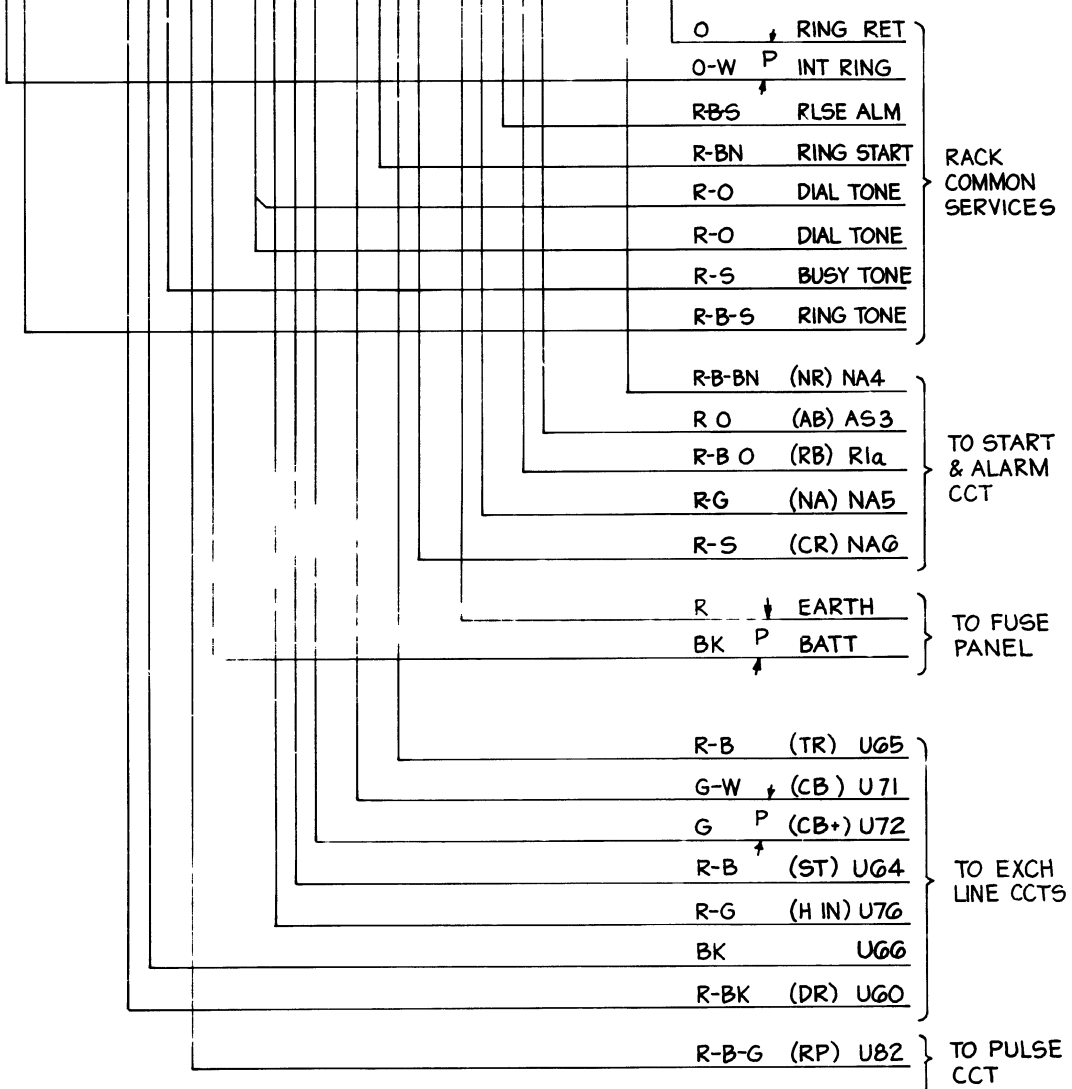

AS SEEN FROM REAR

NOTE 1

RACK COMMON SERVICES

TO START & ALARM CCT

TO FUSE PANEL

TO EXCH LINE CCTS

TO PULSE CCT

0
5 Centimetres
10
15
20

NOTES

SHELF JACK POINTS 9-11 & 17-19 MAKE CONTACT WHEN SELECTOR IS REMOVED
ALL WIRING TO BE 0.6mm

35/49 LINE PABX ENQUIRY CIRCUIT

RETR & METRICATED (157799) 1A 7678 G.H.B (67664) 16854

AMENDMENT PARTICULARS ISSUE DATE APPD

50v W

GBU 14680

DRAWN C CHECKED TW WIRING JW CIRCUIT -