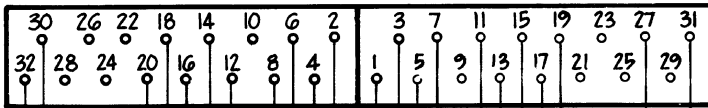

AS SEEN FROM REAR

NOTE 1

RACK COMMON SERVICES

TO START & ALARM CCT

TO FUSE PANEL

TO EXCH LINE CCTS

TO PULSE CCT

0
5 Centimetres
10
15
20

NOTES

SHELF JACK POINTS 9-11 & 17-19 MAKE CONTACT WHEN SELECTOR IS REMOVED
ALL WIRING TO BE 0.6mm

35/49 LINE PABX ENQUIRY CIRCUIT

RETR & METRICATED (157799) 1A 7678 G.H.B (67664) 16854

AMENDMENT PARTICULARS ISSUE DATE APPD