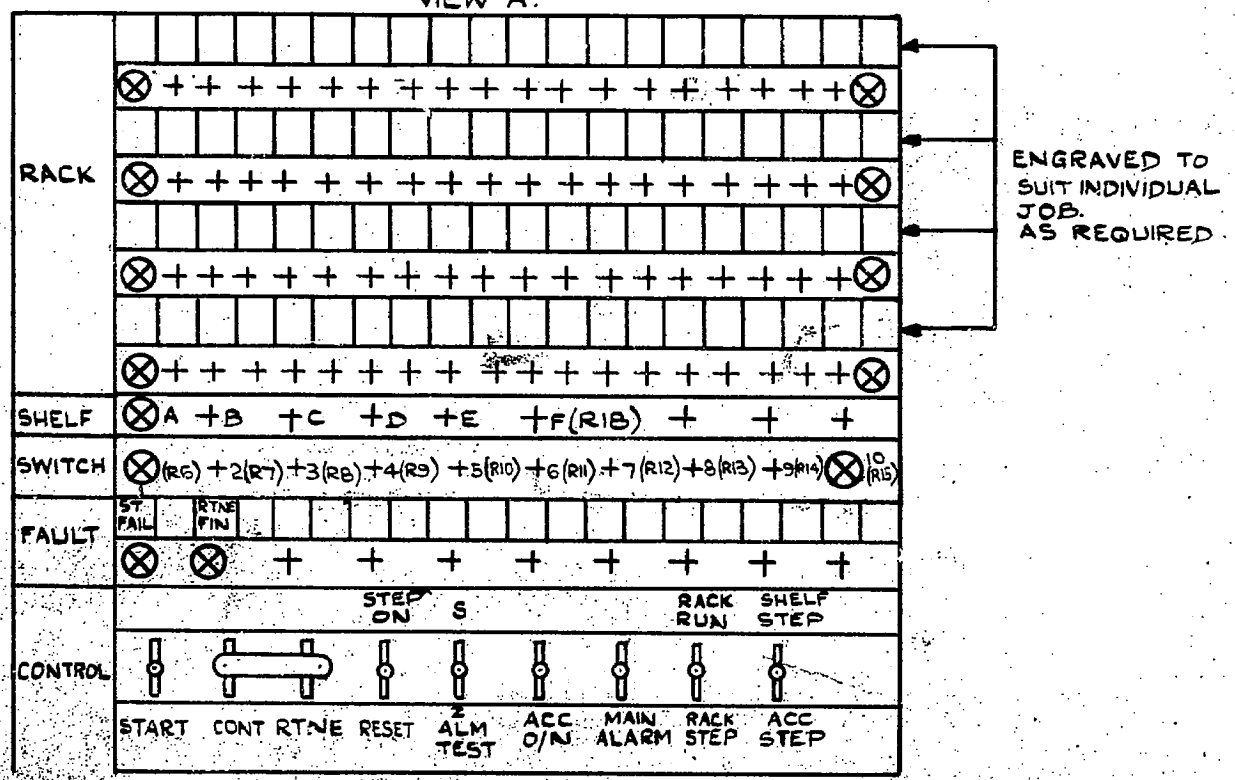

RELAY CODES & COMPONENTS LIST

GBW - 16330

ROUTINER ACCESS CONTROL CIRCUIT FOR FINAL SELECTOR ROUTINER UNISELECTOR ACCESS SELECTORS MOUNTED ON APPARATUS RACKS. CAPACITY 24, 48 OR 72 RACKS. 2000 TYPE.

RELAY	BCC CODE	DIAG. FIG	NOTES	COMPT. DESIGNATION	BPO CODE	NOTES
TA	1262			KCRB	PO 73	
U	20344			KSD + KR	PO 287	
				KAS + KAZ	PO 216	
				KAF	PO 291	
				KMA	PO 68	
				KRR + KRS	No PO CODE	G.E.C 42403
				KSS + KSA	PO 216	
				C1		
				C2		
				C3	PO 101	
				C4		

NOTES A SPECIAL FACTORS OF SAFETY B SPECIAL ADJUSTMENTS C CCT POINTS OF MODIFICATIONS.

LAYOUT VIEW A.

5 Centimetres

10

20

25

30

NZPO

ISSUE 1 28.8.63 RTNE WAS RTR. KSO + KR WAS PO 265	ISSUE 2 7.10.63 ISSUE ADVANCED WITHOUT CHANGE	ISSUE 3 25.11.63 C1-C4 WERE NOT SHOWN	ISSUE 4 29.10.64 REPLACEMENT T.C.G. INCORP. (89758)	JHE 1954.12.17.7A

ORIGINATED BY	G.E.C. N
DATE	28-8-63
SIGNED FOR COMMITTEE	<i>WAT</i>