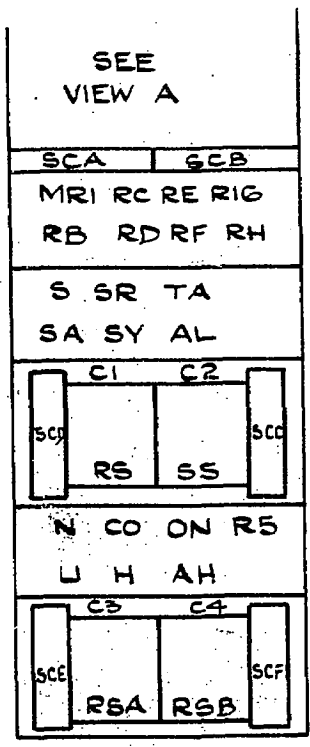

RELAY CODES & COMPONENTS LIST

GBW 16330

ROUTINER ACCESS CONTROL CIRCUIT FOR FINAL SELECTOR ROUTINER UNISELECTOR ACCESS SELECTORS MOUNTED ON APPARATUS RACKS CAPACITY 24, 48 OR 72 RACKS. 2000 TYPE.

RELAY	BCC CODE	DIAG. FIG	NOTES	COMP'T. DESIGNATION	BPO CODE	NOTES
AH	11202			R1	P.O N° 6	
				R2		
AL	20831			R3	P.O N° 12	
				R4		
CO	20832P			R5	P.O N° 35B	
				R6		
H	2011			R7		
N	20861			R8		
ON	2434			R9		
RB	21557			R10		
				R11		
RC	22134P			R12		
				R13		
RD	20993P			R14		
				R15		
RE	1433			R17		
				R18		
RF	5004			R19		
				MRI	P.O. 1/6AZ	
RH	2124			RS		
S	20857P			RSA	NO P.O CODE	G.E.C U10X11D
SA	20995P			R5B		
				SS	NO P.O CODE	G.E.C U601
SR	20995P			KS	PO 296	
SY	6035C			KCRA	PO 73	

NOTES A SPECIAL FACTORS OF SAFETY B SPECIAL ADJUSTMENTS C CCT POINTS OF MODIFICATIONS.

LAYOUT

Centimetres

N.Z.P.O. ISSUE 1 28-8-63 ISSUE ADVANCED W/DUT CHANGE ISSUE 2 7-10-63 SY WAS 6035 ISSUE 3 25-11-63 ISSUE ADVANCED ONLY ISSUE 4 29-10-64 REPLACEMENT TCO INCORP (82758) JHE 199.4 12/12/74

ORIGINATED BY	G.E.C N
DATE	28-8-63
SIGNED FOR COMMITTEE	<i>[Signature]</i>

RELAY CODES & COMPONENTS LIST

GBW - 16330

ROUTINER ACCESS CONTROL CIRCUIT FOR FINAL SELECTOR ROUTINER UNISELECTOR ACCESS SELECTORS MOUNTED ON APPARATUS RACKS. CAPACITY 24, 48 OR 72 RACKS. 2000 TYPE.