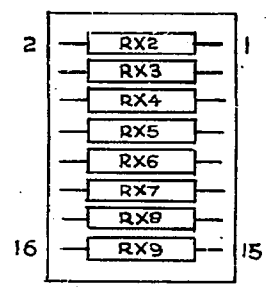

RELAY CODES & COMPONENTS LIST, GBW 16070
TRAFFIC RECORDER FOR SUBSCRIBERS LINES

RELAY	BCC CODE	DIA FIG	NOTES	COMPT DESIG-NATION	BPO CODE	NOTES	
GA GB	72258			RI	35		
MA TO MX	4747			RXI TO RX10	RESIST. NON-LINEAR N°2	RXI MTD.ON RELAY PA, RX10 MTD ON TCM, RX2-9 MTD. ON SCA	
ICA TO ICX	2965			ICMATO ICMX	151 A		
PA	CR 7010 P			OCMA TO OCMX			
ST	CR 4001			IUMA TO IUMX			
				OUMA TO OUMX			
				GAM GBM UAM UBM TCM	150 C		
				MRI	1/12 AZ		
				KS KL	68 68		
				JKA TO JXX	63	IN SETS OF FOUR	

NOTES - A SPECIAL FACTORS OF SAFETY. B SPECIAL ADJUSTMENTS. C CCT. POINTS OR MODIFICATIONS.

LAYOUT

MISC.MTG. ON R.H. UPRIGHT

0
5 Centimetres
10
15
20
25
30
 NZ.P.O.
 20-2-64 (72269) 8-6.
 ISSUE 3
 REDRAWN
 RELAYS ICA TO
 ICX AND METERS
 ICMA TO ICMX
 AND OCMA TO
 OCMX ADDED
 ISSUE 4: 24.10.63