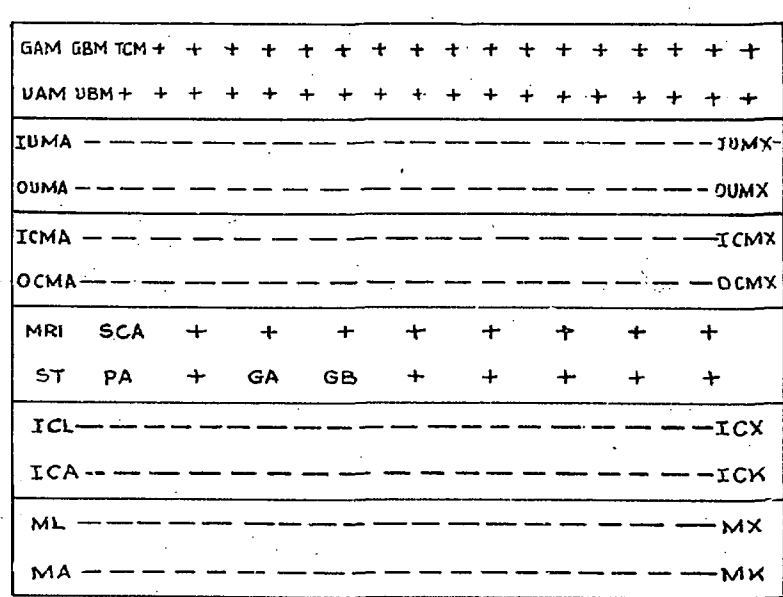

RELAY CODES & COMPONENTS LIST, GBW 16070
TRAFFIC RECORDER FOR SUBSCRIBERS LINES

RELAY	BCC CODE	DIA FIG	NOTES	COMPT DESIG-NATION	BPO CODE	NOTES	
GA GB	72258			RI	35		
MA TO MX	4747			RXI TO RX10	RESIST. NON-LINEAR N°2	RXI MTD.ON RELAY PA, RX10 MTD ON TCM, RX2-9 MTD. ON SCA	
ICA TO ICX	2965			ICMATO ICMX	151 A		
PA	CR 7010 P			OCMA TO OCMX			
ST	CR 4001			IUMA TO IUMX			
				OUMA TO OUMX			
				GAM GBM UAM UBM TCM	150 C		
				MRI	1/12 AZ		
				KS KL	68 68		
				JKA TO JXX	63	IN SETS OF FOUR	

NOTES - A SPECIAL FACTORS OF SAFETY. B SPECIAL ADJUSTMENTS. C CCT. POINTS OR MODIFICATIONS.

LAYOUT

MISC.MTG. ON R.H. UPRIGHT

0
5 Centimetres
10
15
20
25
30
 NZ.P.O.
 20-2-64 (72269) 8-6.
 ISSUE 3
 REDRAWN
 RELAYS ICA TO
 ICX AND METERS
 ICMA TO ICMX
 AND OCMA TO
 OCMX ADDED
 ISSUE 4: 24.10.63