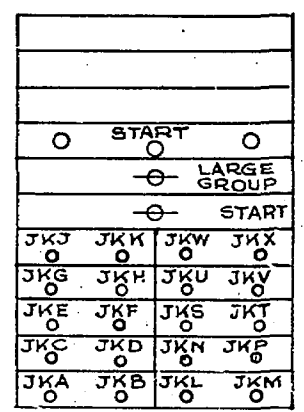

RELAY CODES & COMPONENTS LIST, GBW 16070
TRAFFIC RECORDER FOR SUBSCRIBERS LINES

RELAY	BCC CODE	DIA FIG	NOTES	COMPT DESIG-NATION	BPO CODE	NOTES	
GA GB	72258			RI	35		
MA TO MX	4747			RXI TO RX10	RESIST. NON-LINEAR N°2	RXI MTD.ON RELAY PA, RX10 MTD ON TCM, RX2-9 MTD. ON SCA	
ICA TO ICX	2965			ICMATO ICMX	151 A		
PA	CR 7010 P			OCMA TO OCMX			
ST	CR 4001			IUMA TO IUMX			
				OUMA TO OUMX			
				GAM GBM UAM UBM TCM	150 C		
				MRI	1/12 AZ		
				KS KL	68 68		
				JKA TO JXX	63	IN SETS OF FOUR	

NOTES - A SPECIAL FACTORS OF SAFETY. B SPECIAL ADJUSTMENTS. C CCT. POINTS OR MODIFICATIONS.

LAYOUT

MISC.MTG. ON R.H. UPRIGHT

0
5 Centimetres
10
15
20
25
30
 NZ.P.O.
 20-2-64 (72269) 8-6.
 ISSUE 3
 REDRAWN
 RELAYS ICA TO
 ICX AND METERS
 ICMA TO ICMX
 AND OCMA TO
 OCMX ADDED
 ISSUE 4: 24.10.63