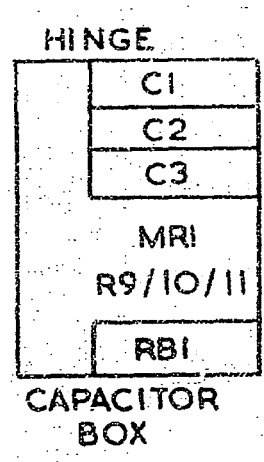

RELAY CODES & COMPONENTS LIST, GBW 14180
INTER-SWITCHBOARD LINE C.C.T. TO P.M.B.X. 1 WIRE EARTH DIALLING
OR D.C. SIG. IN - D.C. SIG. OUT. 50/1200 LINE P.A.B.X.

5 Centimetres

RELAY	BCC CODE	DIA FIG	NOTES	COMPT DESIGNATION	BPO CODE	NOTES
A_C	60650P			C1	MC 102A	
B_( )	60264			C2	MC 102A	
CD_( )	60649			C3	MC 102A	
D_B	5176			MRI	2/12A	OR SELENIUM EQUIV.
G_( )	60999			R1	NO. 6	MYD. ON C3
IA₍₁₄₎	5438			R2	NO. 9	
LS_( )	60224P		B	R3	NO. 9	
S_( )	60637		B	R4	NO. 9	
SR_B	6034			R5	NO. 9	
Z_( )	10330			R6	NO. 9	
ZR_A	73519			R7	NO. 9	
CR_A	73123			R8	NO. 9	
				R9	NO. 12	
				R10	NO. 9	
				RBI	RES. BARR. NO. 1.	

NOTES - A SPECIAL FACTORS OF SAFETY. B SPECIAL ADJUSTMENTS. C C.C.T. POINTS OR MODIFICATIONS.

LAYOUT

FRONT VIEW

≠ RELAY GUARD

ISSUE 1.20.1.60 APR
WAS C.R.D.S.

ORIGINATED BY	S.T.C.
DATE	20.1.60
SIGNED FOR COMMITTEE	R.E.D.

30