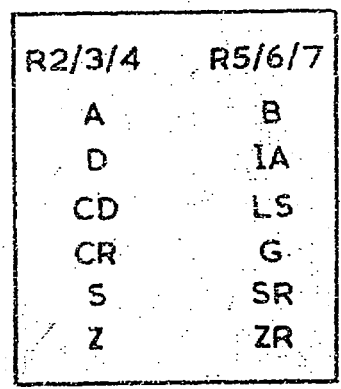

RELAY CODES & COMPONENTS LIST, GBW 14180
INTER-SWITCHBOARD LINE C.C.T. TO P.M.B.X. 1 WIRE EARTH DIALLING
OR D.C. SIG. IN - D.C. SIG. OUT. 50/1200 LINE P.A.B.X.

5 Centimetres

RELAY	BCC CODE	DIA FIG	NOTES	COMPT DESIGNATION	BPO CODE	NOTES
A_C	60650P			C1	MC 102A	
B_( )	60264			C2	MC 102A	
CD_( )	60649			C3	MC 102A	
D_B	5176			MRI	2/12A	OR SELENIUM EQUIV.
G_( )	60999			R1	NO. 6	MYD. ON C3
IA₍₁₄₎	5438			R2	NO. 9	
LS_( )	60224P		B	R3	NO. 9	
S_( )	60637		B	R4	NO. 9	
SR_B	6034			R5	NO. 9	
Z_( )	10330			R6	NO. 9	
ZR_A	73519			R7	NO. 9	
CR_A	73123			R8	NO. 9	
				R9	NO. 12	
				R10	NO. 9	
				RBI	RES. BARR. NO. 1.	

NOTES - A SPECIAL FACTORS OF SAFETY. B SPECIAL ADJUSTMENTS. C C.C.T. POINTS OR MODIFICATIONS.

LAYOUT

FRONT VIEW

≠ RELAY GUARD

ISSUE 1.20.1.60 APR
WAS C.R.D.S.

ORIGINATED BY	S.T.C.
DATE	20.1.60
SIGNED FOR COMMITTEE	R.E.D.

30