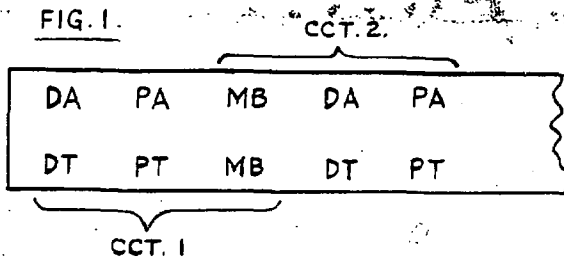

RELAY CODES & COMPONENTS LIST GBW 10580

ALARM EXTENSION

RELAY	B.C.C. CODE	DIAG. FIG.	NOTES	COMPT. DESIGN	B.P.O. CODE	NOTES
PA	6122	1		YB, YE KRP	35 OR 40 230	FIG 2A
DA	6061	1		YC, YD KRD	35 OR 40 230	
PT	4139	1		YA	35 OR 40	FIG. 3A
DT	4139	1		KAE KSF	68 68	FIG. 3B
MB	4139	1		YD, YE KRP	35 OR 40 230	FIG. 5
AP	6001	4		YA, YB, YC	35 OR 40	
AE	1044	4		KRA KAE	230 68	FIG. 6
EA	4139	6		YF, YG KRC	35 OR 40 230	FIG. 6A
AR	2017	4A		KDV	68	
AC	6001	4A		KRA BZ1	68 25A	FIG. 8
EB	4139	6A				

NOTES - A SPECIAL FACTORS OF SAFETY B SPECIAL ADJUSTMENTS. C CCT POINTS OR MODIFICATIONS

LAYOUT

NZPO

ISSUE 25-10-60
 1. YD, YE fig. 5; YB, YC fig. 6; YF, YG fig. 6A WERE RE-12 YA fig. 6 WAS NOT SHOWN. (91248) BC
 2. 2-10-64 REPLACEMENT TCG, INCORP. (83798) JHE
 2 4-12-74 KEYS KDV KRA AND BUZZER BZ1 ADDED (193681)
 2A 28-780/AP