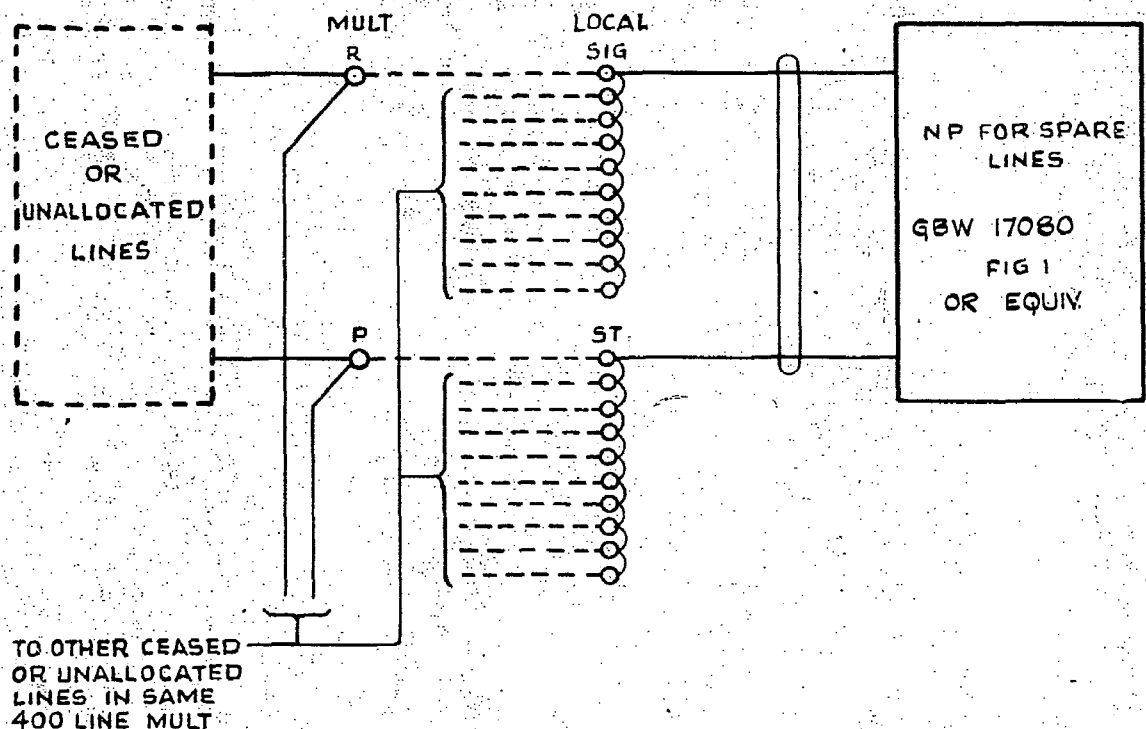

FIG A NP FOR SPARE LINES

I.D.F

FIG B HUNTING BATTERY FOR GROUPS OF AUX. STATION LINES

I.D.F LOCAL

				AUTOMATIC TELEX SYSTEM NP FOR SPARE LINES & HUNTING BATTERY (PX) FOR GROUPS OF AUXILIARY STATION LINES		
(70502)				1	27-3-63	<i>W</i>
AMENDMENT PARTICULARS		ISSUE	DATE	APPD	E	
NZ.P.O.		DRAWN	CHECKED	WIRING CIRCUIT		
				<b>GBX 17080</b>		