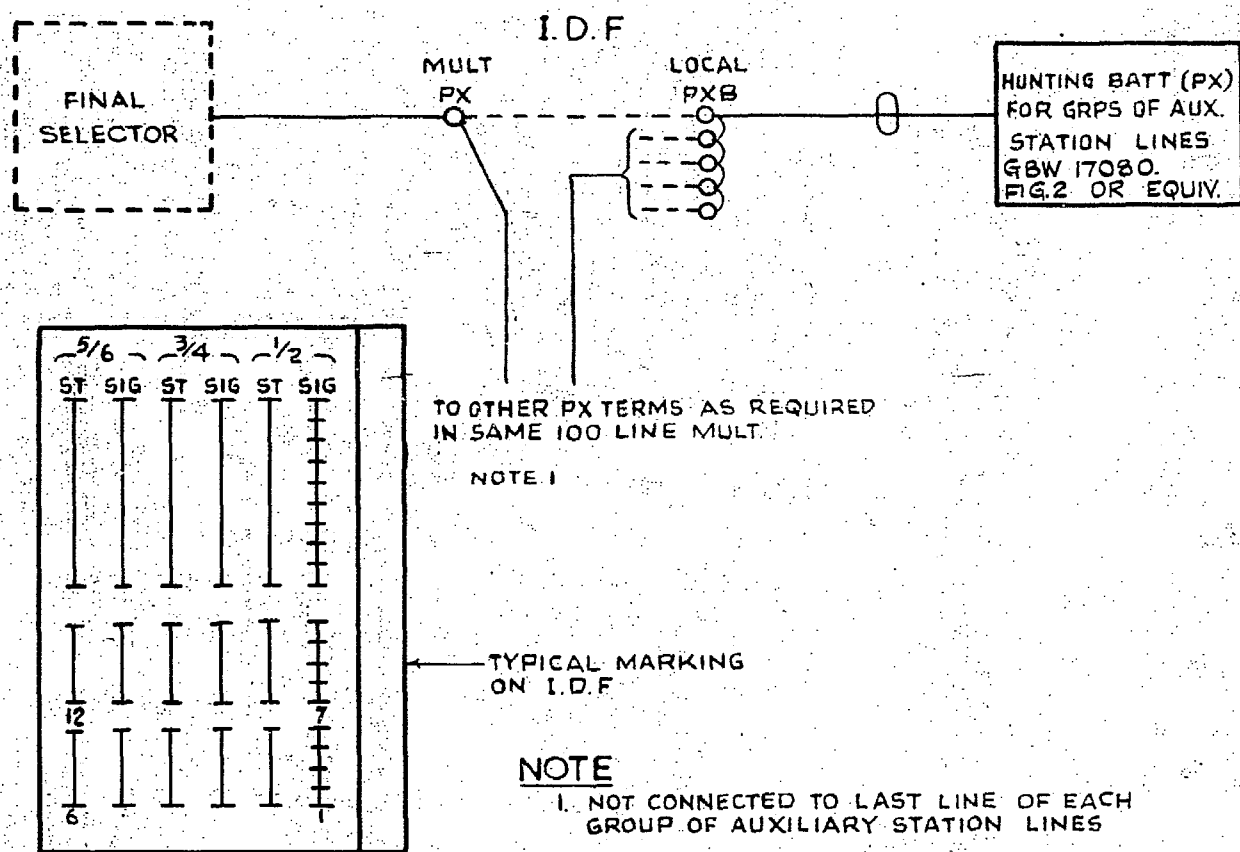

FIG A NP FOR SPARE LINES

I.D.F

FIG B HUNTING BATTERY FOR GROUPS OF AUX. STATION LINES

I.D.F LOCAL

				AUTOMATIC TELEX SYSTEM NP FOR SPARE LINES & HUNTING BATTERY (PX) FOR GROUPS OF AUXILIARY STATION LINES		
(70502)				1	27-3-63	<i>W</i>
AMENDMENT PARTICULARS		ISSUE	DATE	APPD	E	
NZ.P.O.		DRAWN	CHECKED	WIRING CIRCUIT		
				<b>GBX 17080</b>		