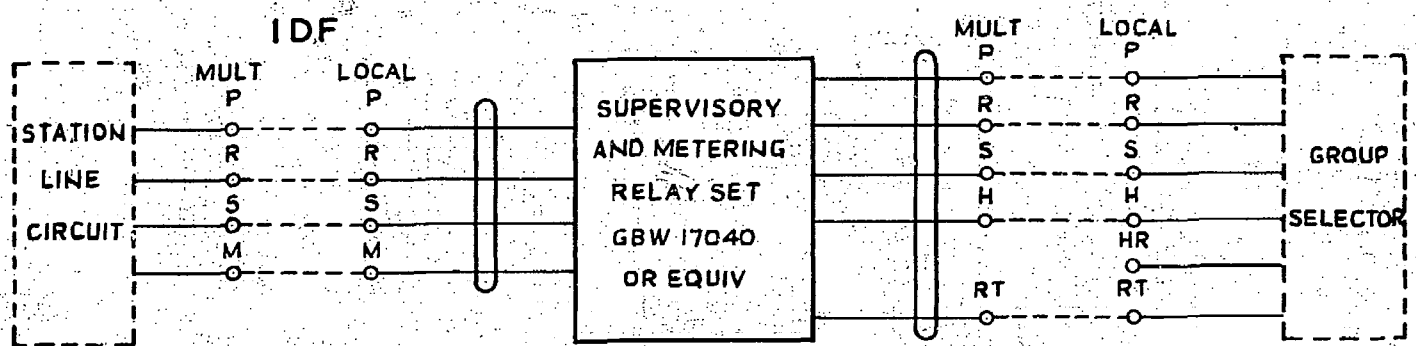

IDF NOTE 1.

TYPICAL MARKING

NOTES

1. AT SOME EXCHANGES SUPY & METERING EQUIPMENT MAY BE CABLED DIRECT TO GROUP SELECTORS AND NOT VIA IDF.

					<p>AUTOMATIC TELEX SYSTEM SUPERVISORY & METERING RELAY SET</p>				
(70502)					1	27-3-63	<i>Free</i>		
AMENDMENT PARTICULARS					ISSUE	DATE	APPD		E
NZ.P.O.					DRAWN	CHECKED	WIRING	CIRCUIT	GBX 17040