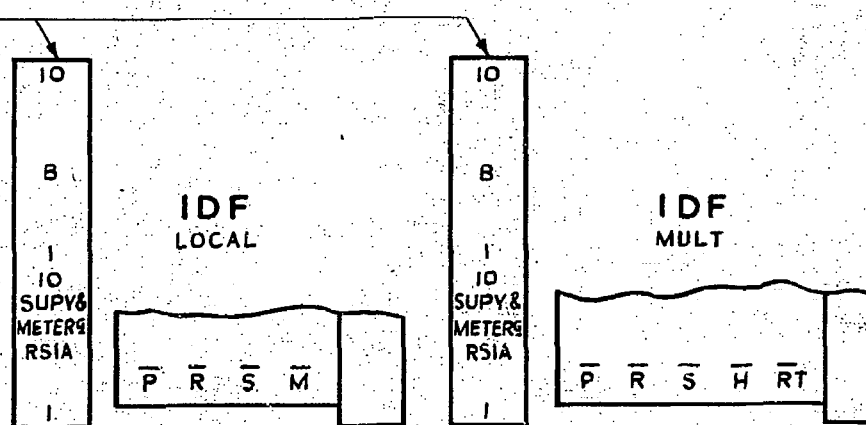

IDF NOTE 1.

TYPICAL MARKING

NOTES

1. AT SOME EXCHANGES SUPY & METERING EQUIPMENT MAY BE CABLED DIRECT TO GROUP SELECTORS AND NOT VIA IDF.

					<p>AUTOMATIC TELEX SYSTEM SUPERVISORY & METERING RELAY SET</p>				
(70502)					1	27-3-63	<i>Free</i>		
AMENDMENT PARTICULARS					ISSUE	DATE	APPD		E
NZ.P.O.					DRAWN	CHECKED	WIRING	CIRCUIT	GBX 17040