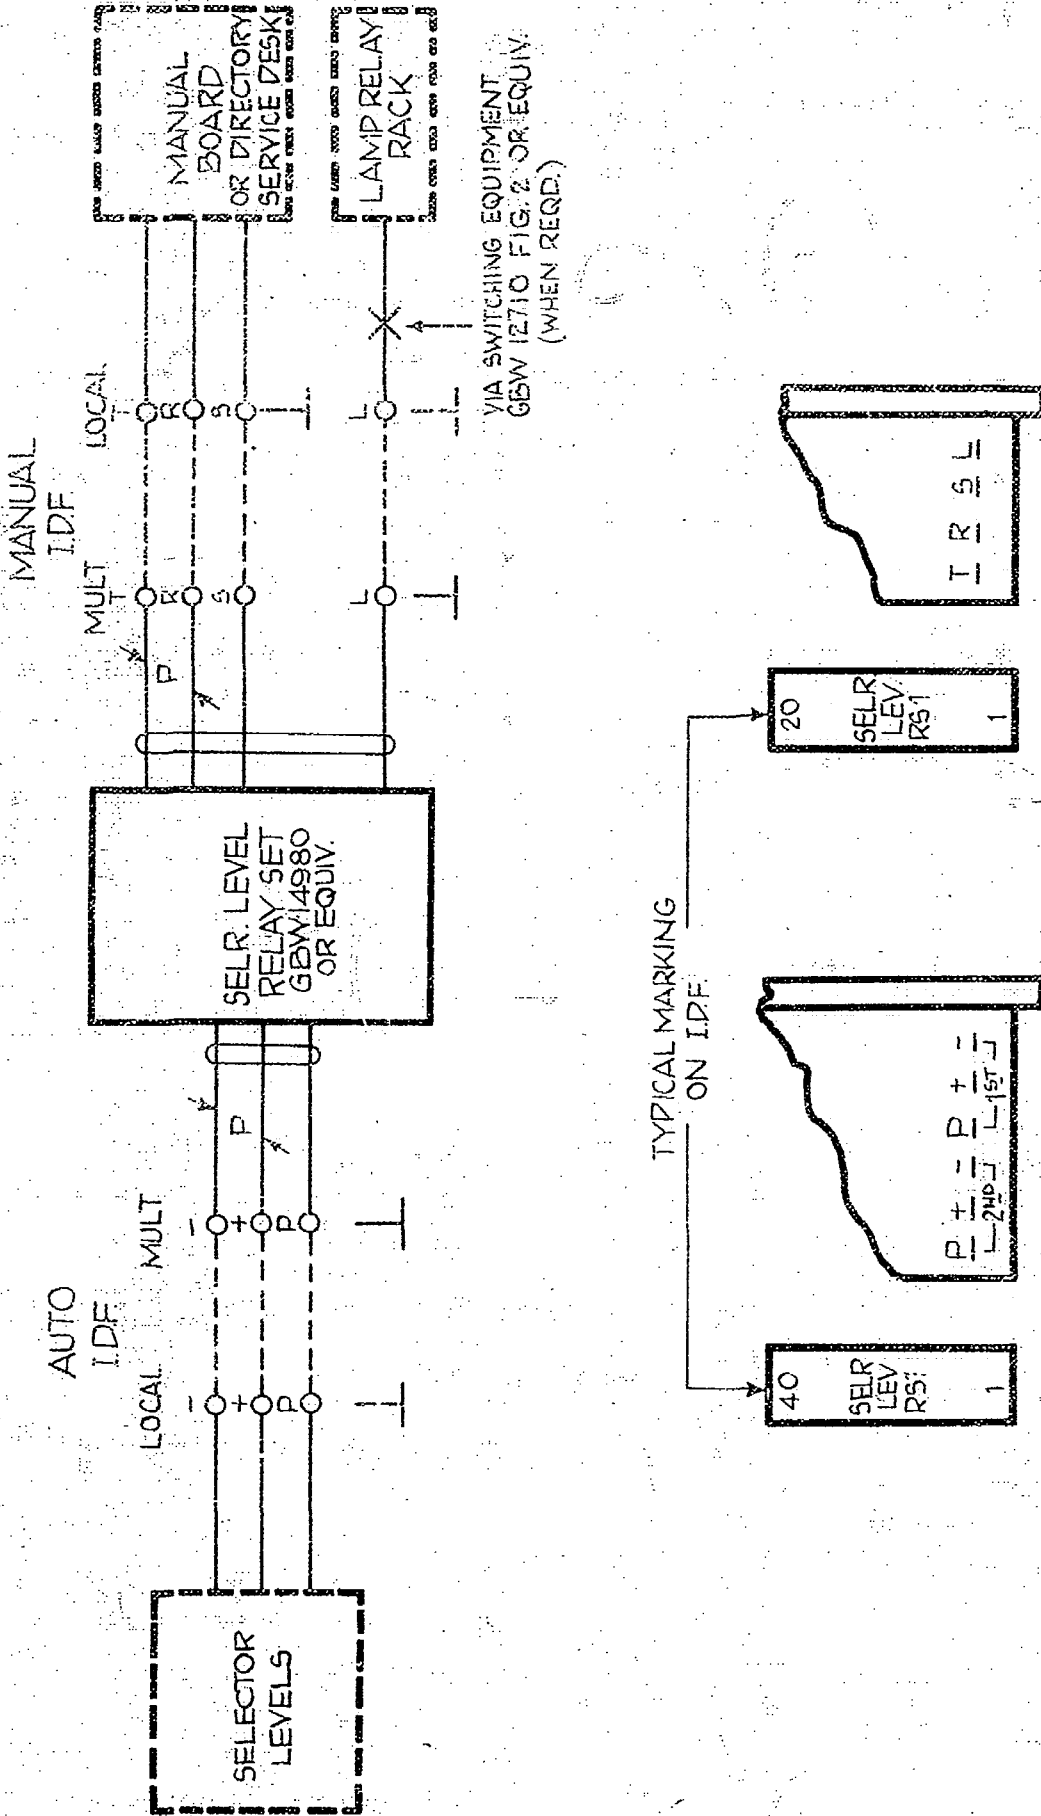

FIG A

AMENDMENT PARTICULARS		ISSUE	DATE	APPD	REF
(69061)		L	25-6-57	CLM	
NZPO	DRAWN KB	CHECKED 20/25/57	WIRING	CIRCUIT	

SELECTOR LEVEL RELAYSET
WITH RESISTOR BALLAST
MAIN & SAT. LEVELS IN S.C.S.
MAIN EXCHANGE.
2000 TYPE.

GBX 14980 SHEET 1/2

FIG. B

TYPICAL MARKING
ON IDF.

AUTO I.D.F. MULT.

MANUAL I.D.F. MULT.

					SELECTOR LEVEL RELAYSET WITH RESISTOR BALLAST MAIN & SAT LEVELS IN S.C.S. MAIN EXCHANGE 2000 TYPE.	
(69061)			1	25-6-57	CWN	
AMENDMENT PARTICULARS			ISSUE	DATE	APPO	REF: -
N.Z.P.O.		DRAWN ILG	CHECKED FJD	WIRING	CIRCUIT	GBX 14980 SHEET 2/2