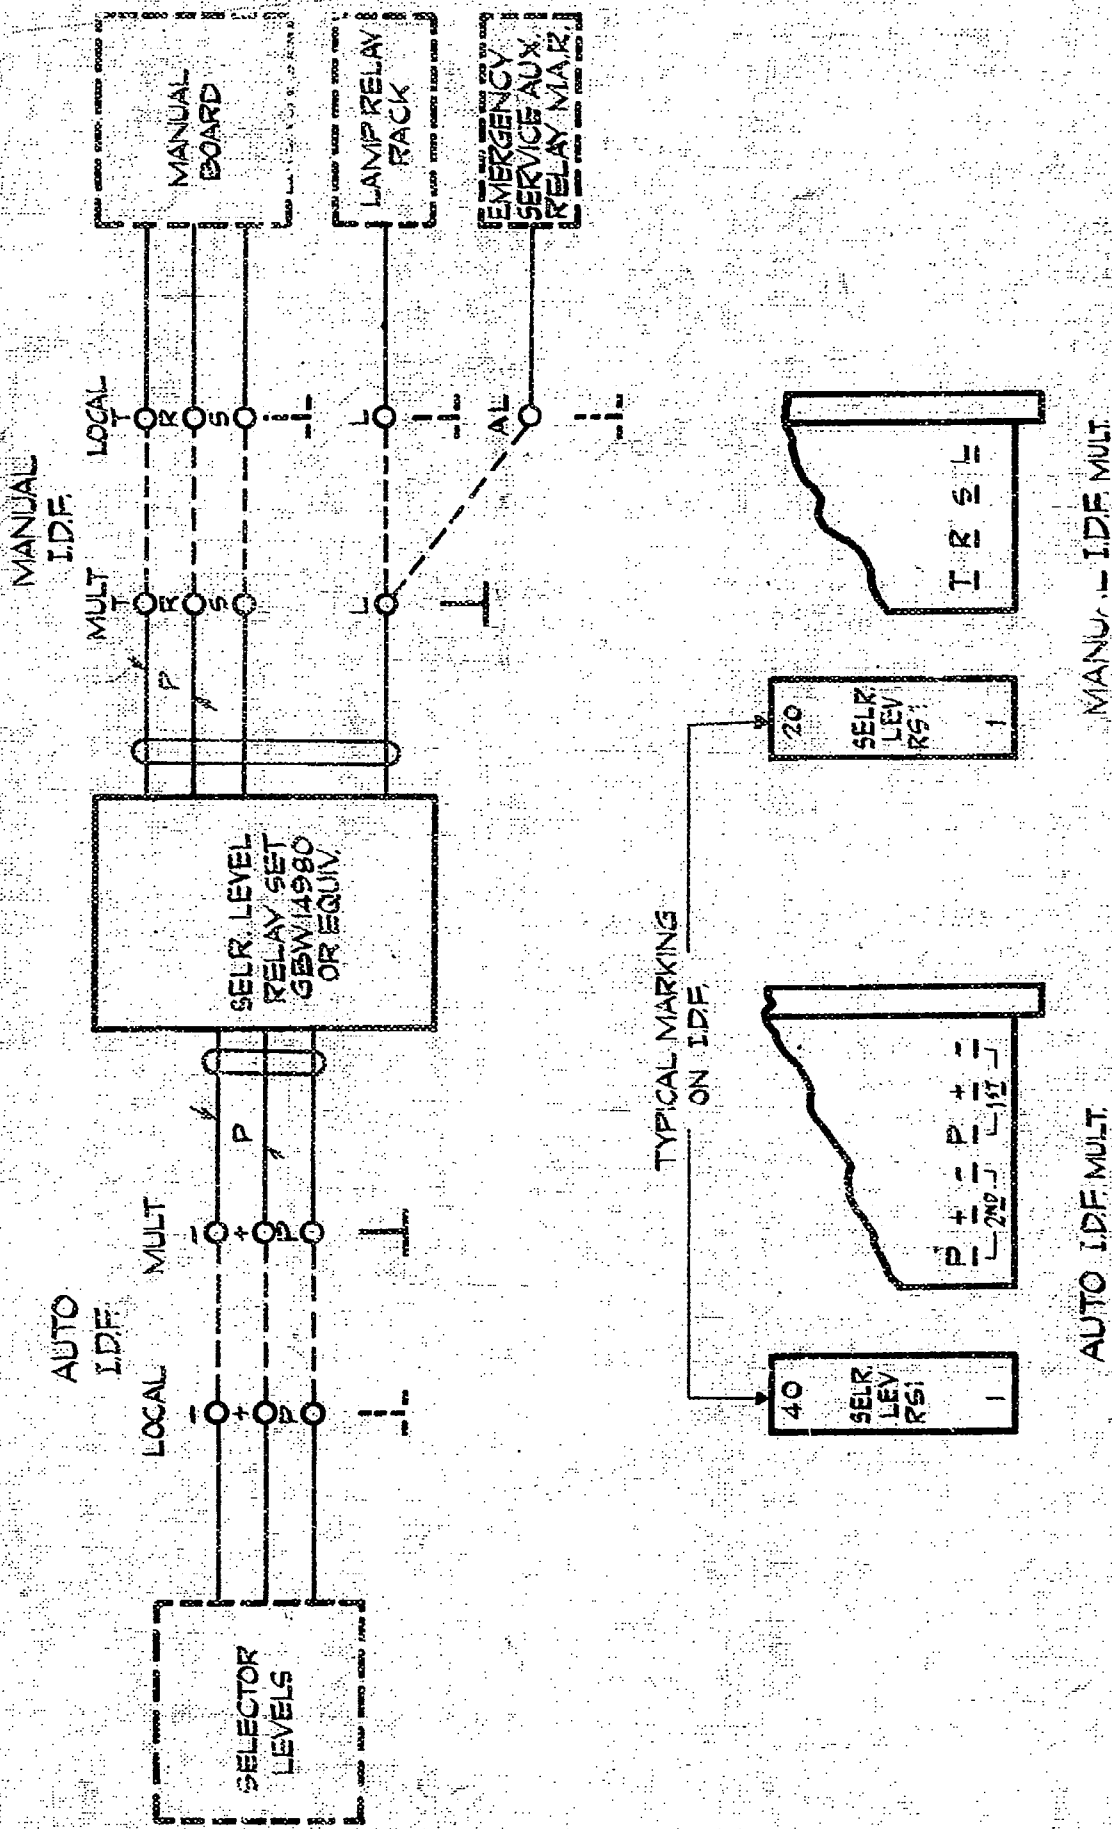

FIG A

AMENDMENT PARTICULARS		ISSUE	DATE	APPD	REF
(69061)		L	25-6-57	CLM	
NZPO	DRAWN KB	CHECKED 20/25/57	WIRING	CIRCUIT	

SELECTOR LEVEL RELAYSET
WITH RESISTOR BALLAST
MAIN & SAT. LEVELS IN S.C.S.
MAIN EXCHANGE.
2000 TYPE.

GBX 14980 SHEET 1/2

FIG. B

TYPICAL MARKING
ON IDF.

AUTO I.D.F. MULT.

MANUAL I.D.F. MULT.

					SELECTOR LEVEL RELAYSET WITH RESISTOR BALLAST MAIN & SAT LEVELS IN S.C.S. MAIN EXCHANGE 2000 TYPE.	
(69061)			1	25-6-57	CWN	
AMENDMENT PARTICULARS			ISSUE	DATE	APPO	REF: -
N.Z.P.O.		DRAWN ILG	CHECKED FJD	WIRING	CIRCUIT	GBX 14980 SHEET 2/2