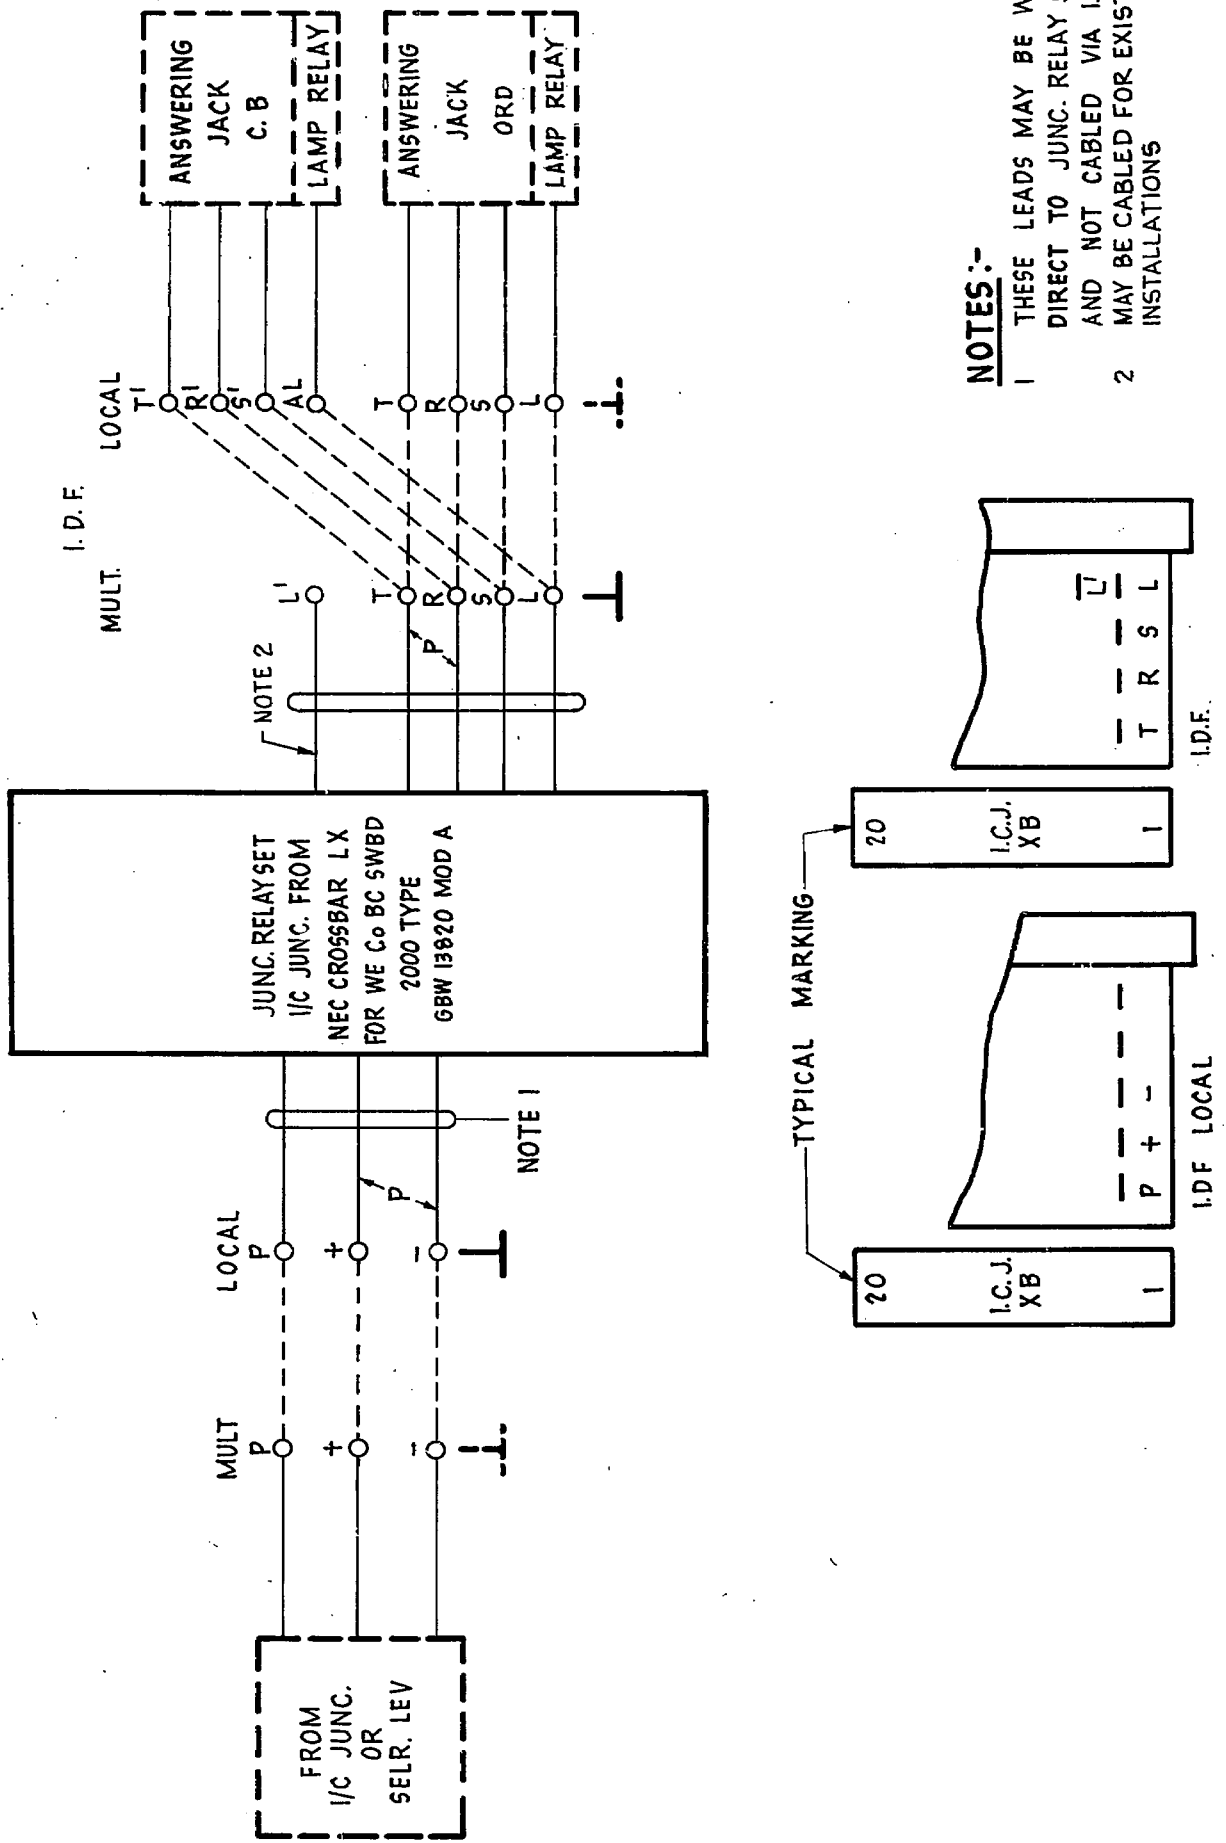

FIG. A BOTHWAY WORKING I/C SELR. NON GRADING

NOTES:-

- 1 THESE LEADS MAY BE WIRED DIRECT TO JUNC. RELAY SET AND NOT CABLED VIA I.D.F.
- 2 MAY BE CABLED FOR EXISTING INSTALLATIONS

JUNCTION RELAY SET
INCOMING JUNCTION FROM
NEC CROSSBAR LX
FOR WE Co BC SWBD
2000 TYPE

(122542)	A	28-8-74	B.S.H.
AMENDMENT PARTICULARS	ISSUE	DATE	APPD

REF:- GBW 13820 155.7A

NZPO	DRAWN S.G.A.	CHECKED	WIRING	CIRCUIT
------	--------------	---------	--------	---------

13820 MOD A
GBX