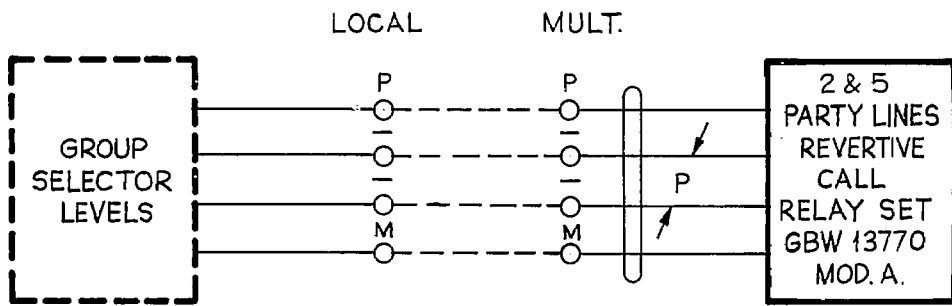

I.D.F.

5
REV
CALL
S.M.
SETS
1

TYPICAL MARKING ON I.D.F.

MULT. I.D.F.

				U.A.X. N.Z.13 REVERTIVE CALL RELAY SET FOR 2 PARTY & 5 PARTY LINES	
PREPARED FROM GBX 13770 ISS.2. (G8202)	A	6.5.76	CJW		
AMENDMENT PARTICULARS	ISSUE	DATE	APPD	C	
				GBX 13770 MOD.A (FOR USE WITH LRS)	