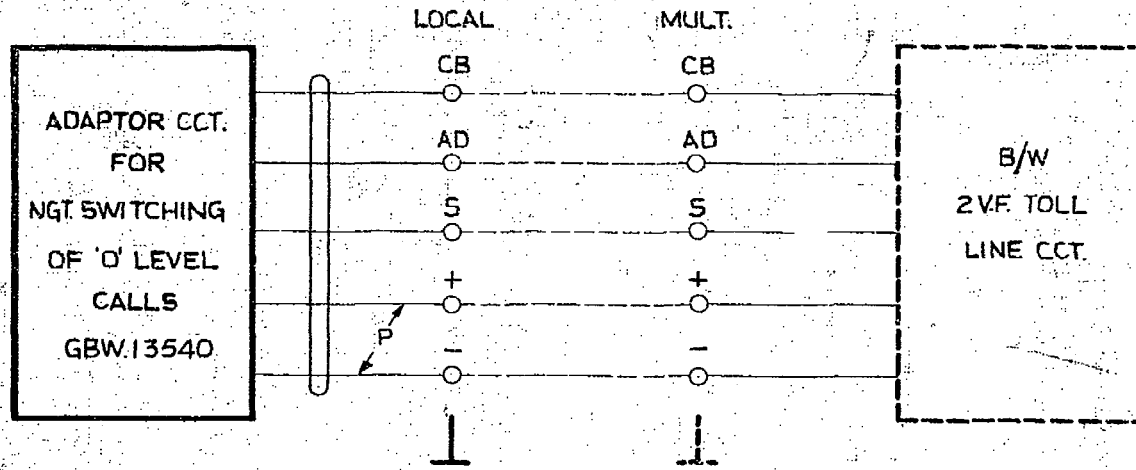

I.D.F

I.D.F. LOCAL

					<p>ADAPTOR CIRCUIT FOR NIGHT SWITCHING OF 'O' LEVEL CALLS FROM A.M.X SCS. MAN. BD. TO MAIN 2000 TYPE</p>				
(65368)					1	8-8-55	CWH		
AMENDMENT PARTICULARS					ISSUE	DATE	APPD.		W
					GBX 13540				
NZPO			DRAWN P.P.	CHECKED	WIRING	CIRCUIT			