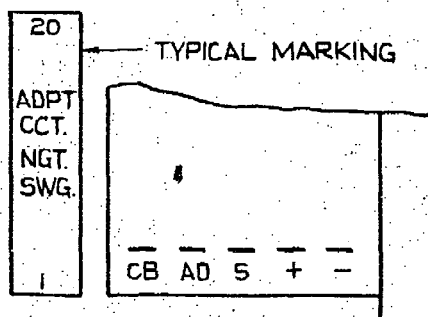

I.D.F

I.D.F. LOCAL

					<p>ADAPTOR CIRCUIT FOR NIGHT SWITCHING OF 'O' LEVEL CALLS FROM A.M.X SCS. MAN. BD. TO MAIN 2000 TYPE</p>				
(65368)					1	8-8-55	CWH		
AMENDMENT PARTICULARS					ISSUE	DATE	APPD.		W
					GBX 13540				
NZPO			DRAWN P.P.	CHECKED	WIRING	CIRCUIT			