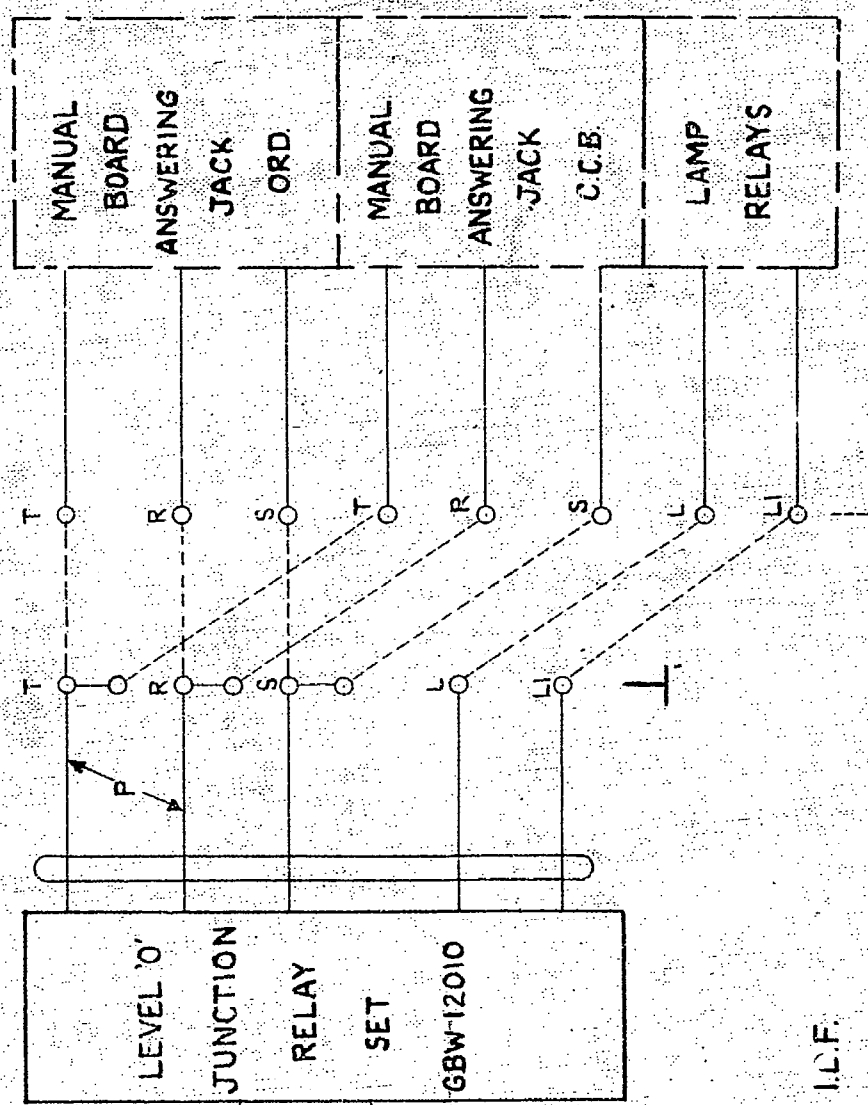

I.D.F.

MULT. LOCAL

M.D.F.

LEVEL 'O'  
JUNCTION  
RELAY  
SET  
GBW-12010

I.D.F.  
MULT.

TYPICAL MARKING

LEVEL 'O' JUNCTION RELAY SET  
SLEEVE CONTROL MANUAL B.D.  
2000 TYPE

AMENDMENT PARTICULARS (30566) | ISSUE DATE APPD

NZ.P.O. | DRAWN F.T.O. | CHECKED [Signature] | WIRING | CIRCUIT [Signature]

GBX 12010