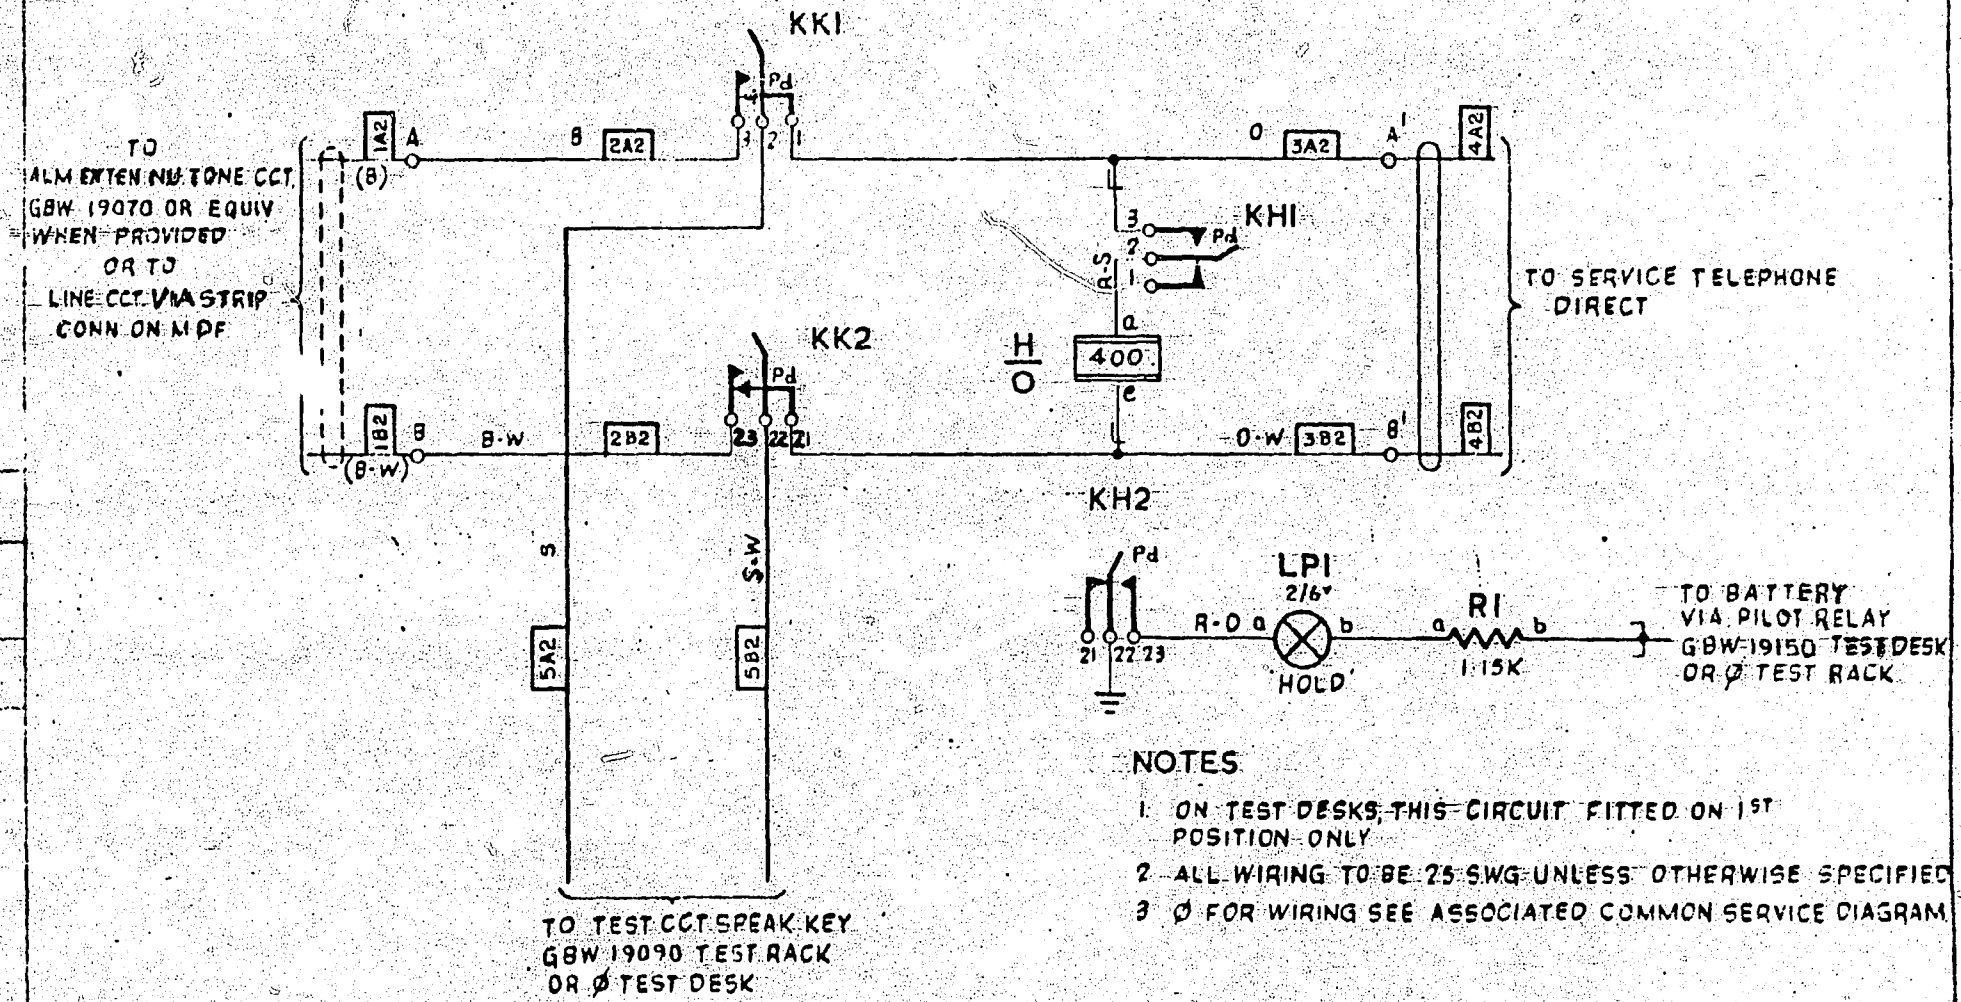

TEST DESK OR TEST RACK

- NOTES
1. ON TEST DESKS, THIS CIRCUIT FITTED ON 1ST POSITION ONLY
 2. ALL WIRING TO BE 22 SWG UNLESS OTHERWISE SPECIFIED
 3. Ø FOR WIRING SEE ASSOCIATED COMMON SERVICE DIAGRAM

TEST DESK EARTH R 22 SWG POSN. ETH — KH22
 TEST RACK EARTH R 22 SWG ETH BAR — KH22

SPEAK (KK)	HOLDING (KH)
2	2

N.Z.P.O.

AMENDMENT PARTIAL

(58280) 1 10-2-67 8/8

REF: GBW 10520

TEST DESK OR TEST RACK
 SERVICE TELEPHONE
 INTERCEPTION CIRCUIT
 (GEO-THERMAL AREAS)

SIZE F 50/1

GBW 19040