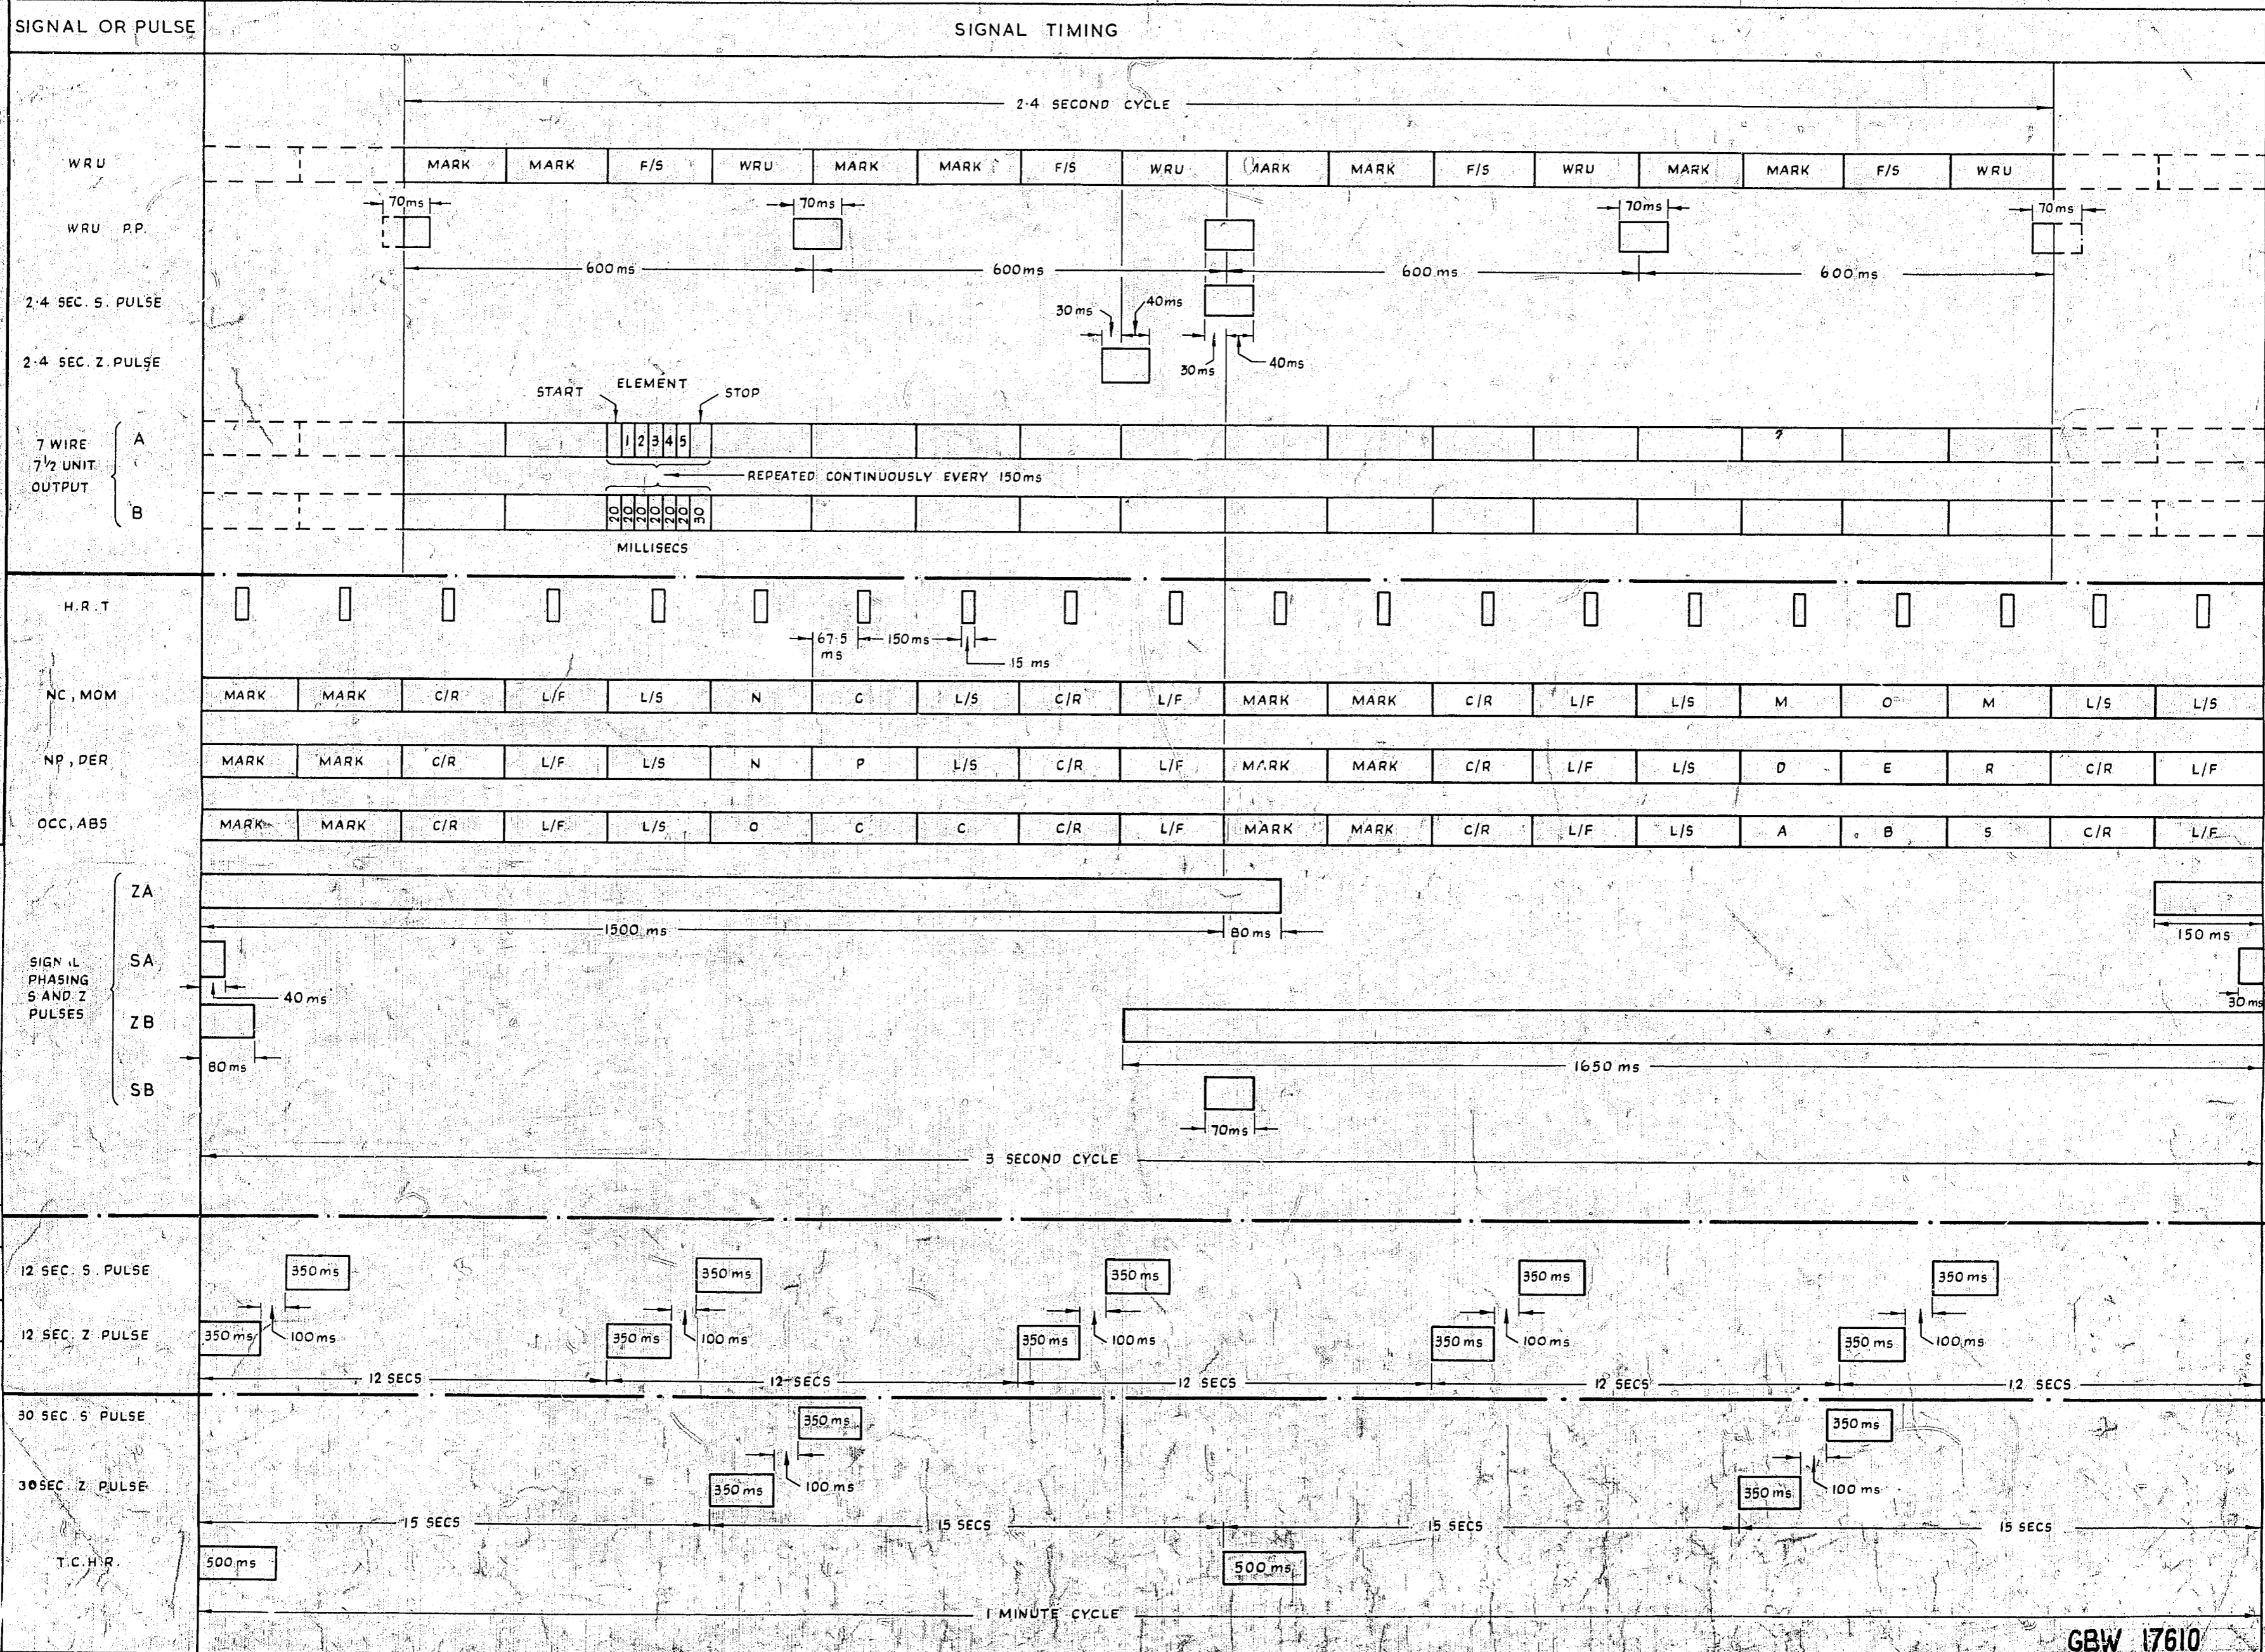

NOTES:
1. PULSE PERIODS NOT SPECIFIED ARE 150ms

NZPO	AMENDMENT PARTICULARS	1	19463	APP
DRAWN	CHECKED	WIRING	CHECKED	DATE
GBW 17610	AUTOMATIC TELETYPE SYSTEM SIGNAL GENERATOR SIGNAL TIMING CHART			
SIZE M				