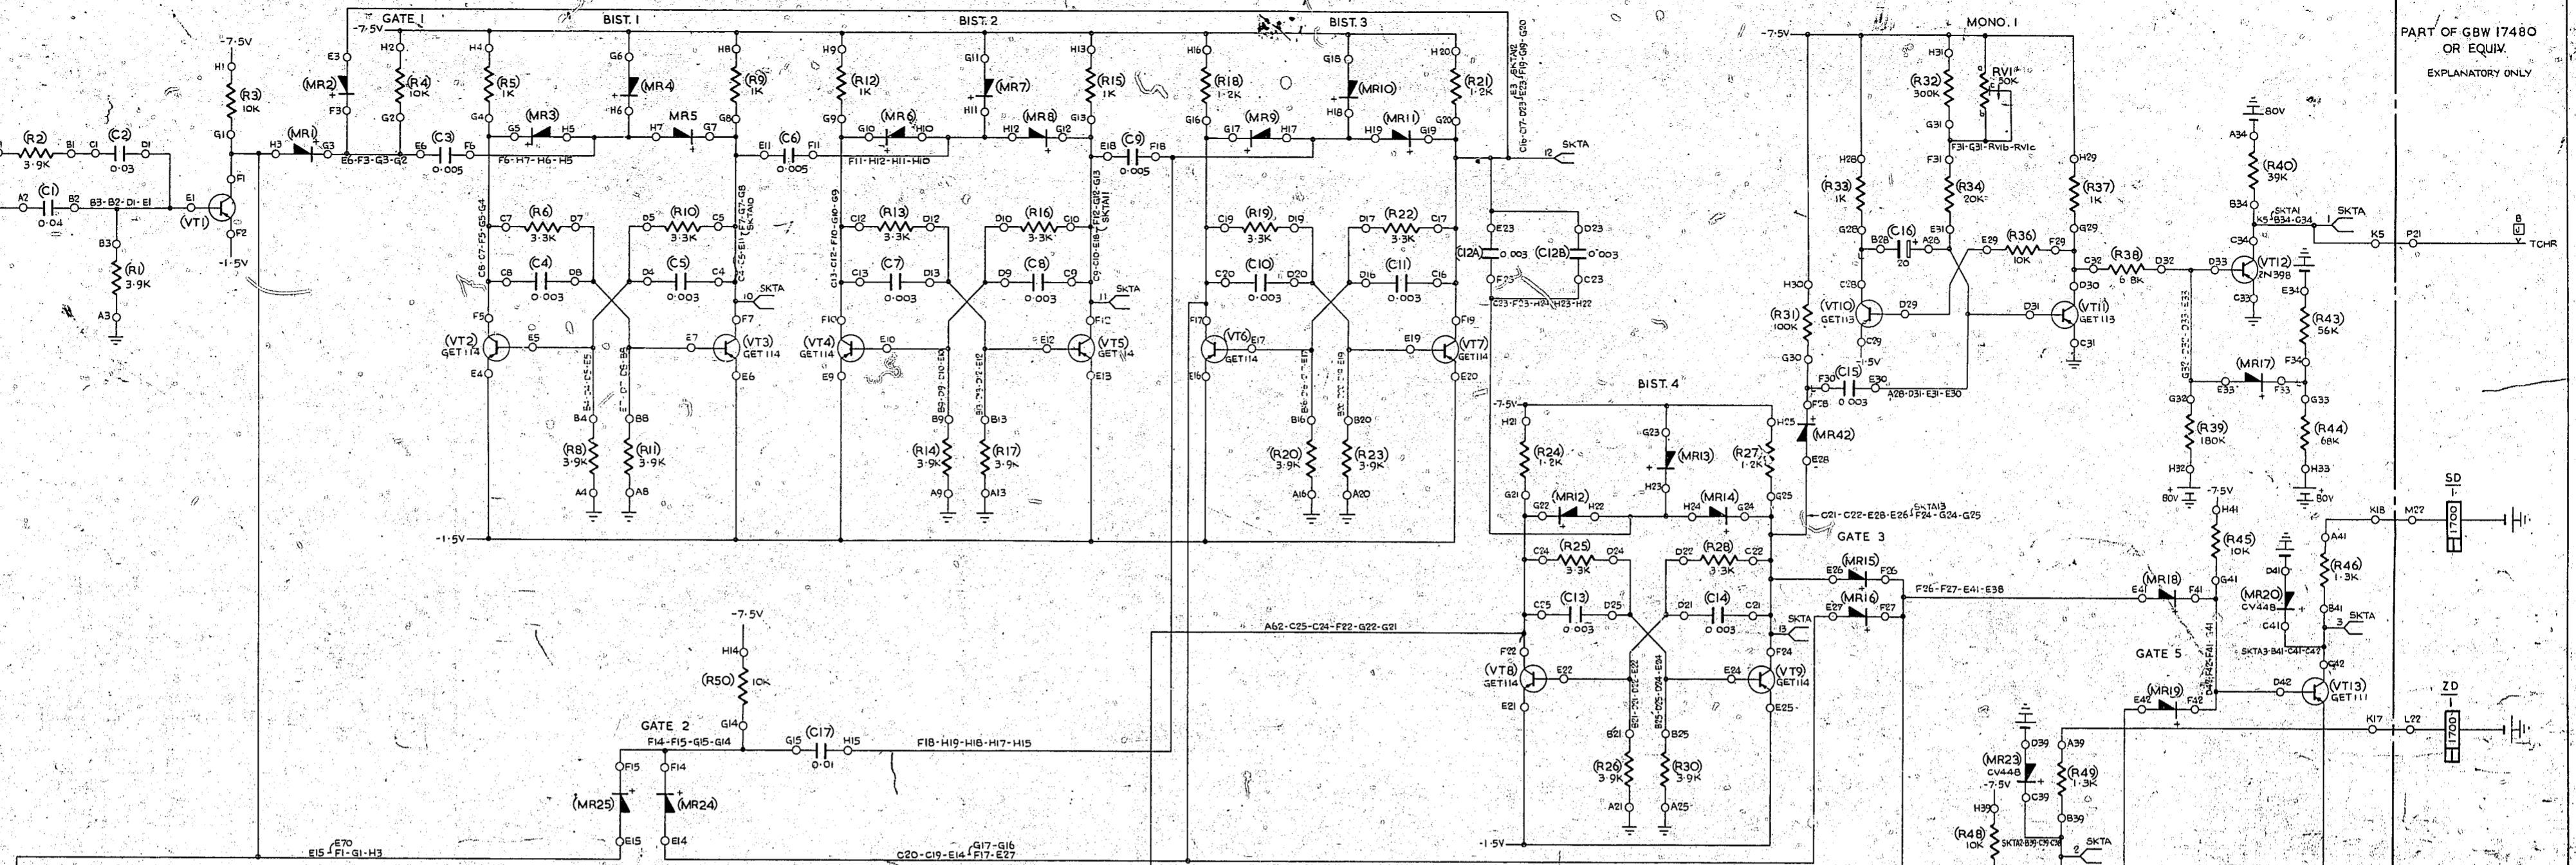

PART OF GBW 17480 OR EQUIV. EXPLANATORY ONLY

PART OF GBW 17480 OR EQUIV. EXPLANATORY ONLY

3 SEC PULSE FROM 20 STATE CHARACTER SELECTION BINARY CIRCUIT, GBW 17500 OR EQUIV.

BINARY FAIL ALARM CIRCUIT GBW 17590 OR EQUIV.

NOTES
UNLESS OTHERWISE SPECIFIED ALL DIODES ARE 0A6 TYPE