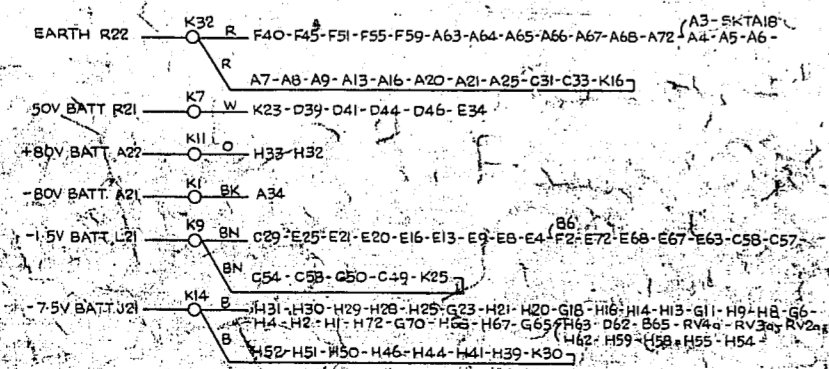

PART OF GBW 17480 OR EQUIV. EXPLANATORY ONLY

PART OF GBW 17480 OR EQUIV. EXPLANATORY ONLY

3 SEC PULSE FROM 20 STATE CHARACTER SELECTION BINARY CIRCUIT, GBW 17500 OR EQUIV.

BINARY FAIL ALARM CIRCUIT GBW 17590 OR EQUIV.

NOTES
UNLESS OTHERWISE SPECIFIED ALL DIODES ARE 0A6 TYPE