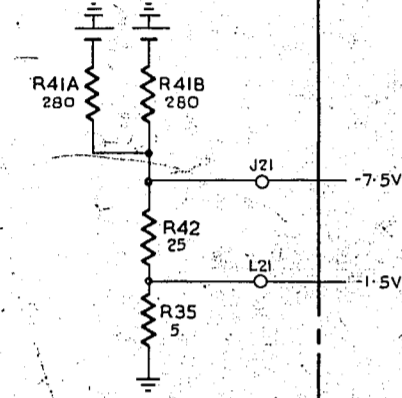

PART OF GBW 17480 OR EQUIV. EXPLANATORY ONLY

PART OF GBW 17480 OR EQUIV. EXPLANATORY ONLY

3 SEC PULSE FROM 20 STATE CHARACTER SELECTION BINARY CIRCUIT, GBW 17500 OR EQUIV.

BINARY FAIL ALARM CIRCUIT GBW 17590 OR EQUIV.

NOTES
UNLESS OTHERWISE SPECIFIED ALL DIODES ARE 0A6 TYPE