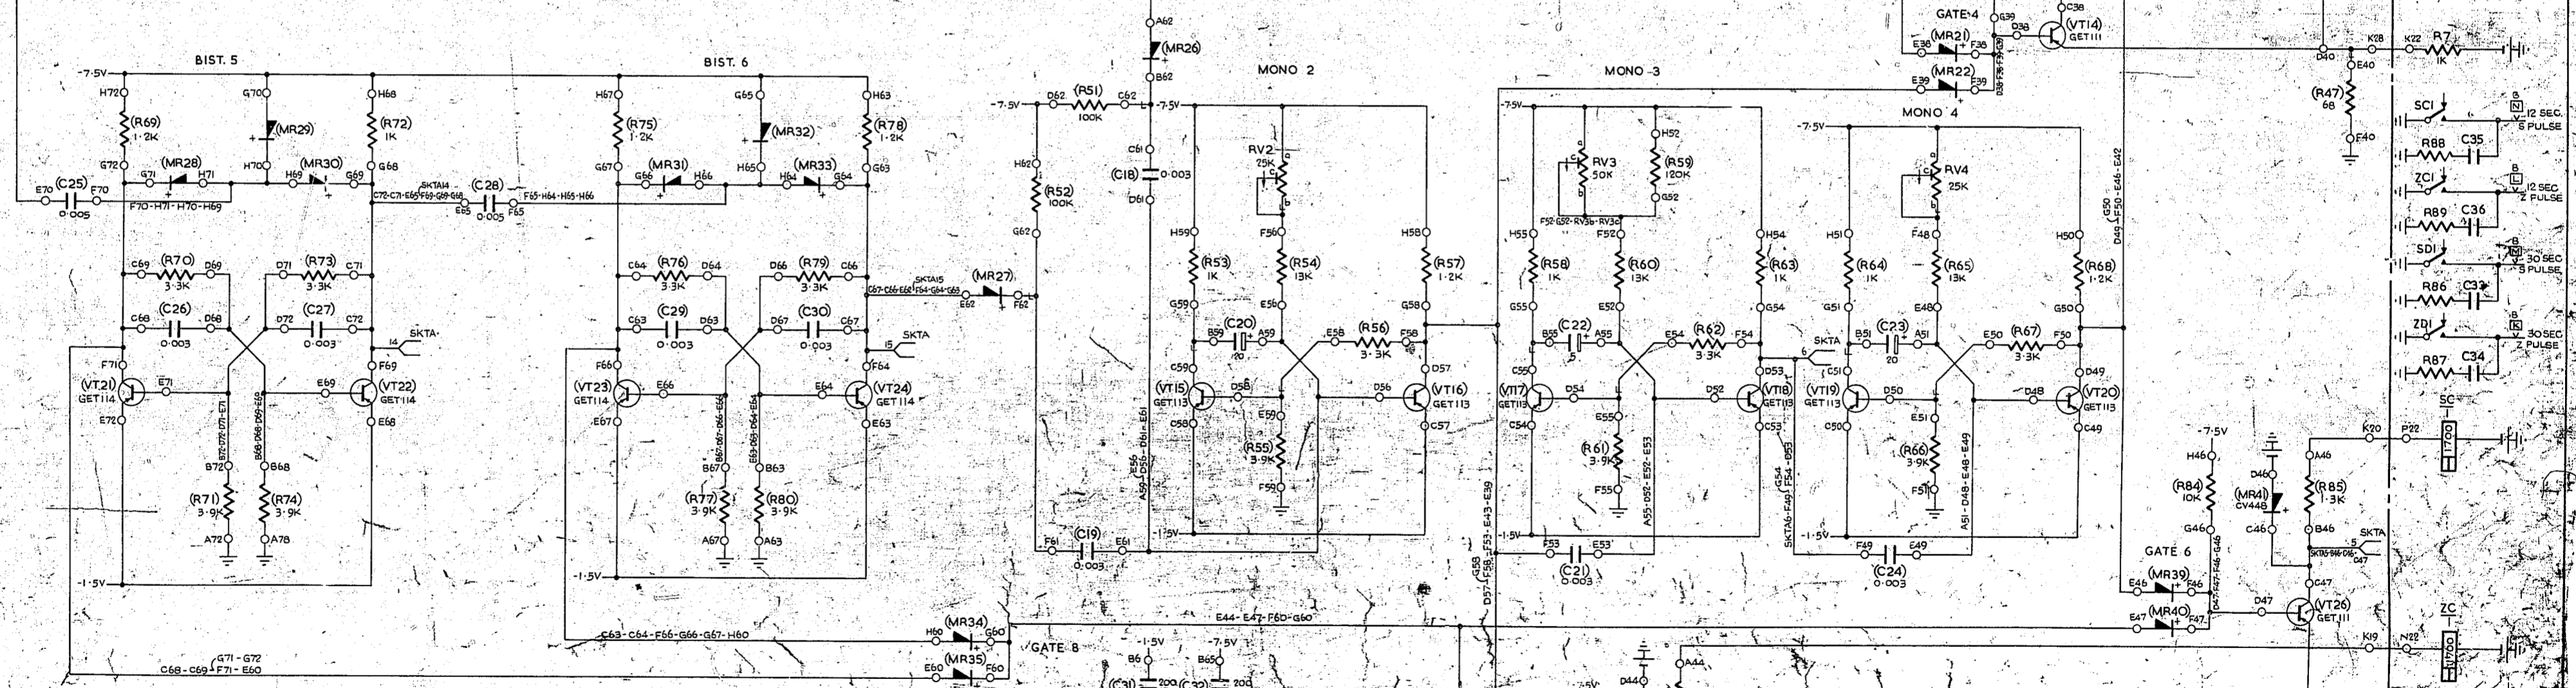

PART OF GBW 17480 OR EQUIV. EXPLANATORY ONLY

PART OF GBW 17480 OR EQUIV. EXPLANATORY ONLY

3 SEC PULSE FROM 20 STATE CHARACTER SELECTION BINARY CIRCUIT, GBW 17500 OR EQUIV.

BINARY FAIL ALARM CIRCUIT GBW 17590 OR EQUIV.

NOTES
UNLESS OTHERWISE SPECIFIED ALL DIODES ARE 0A6 TYPE