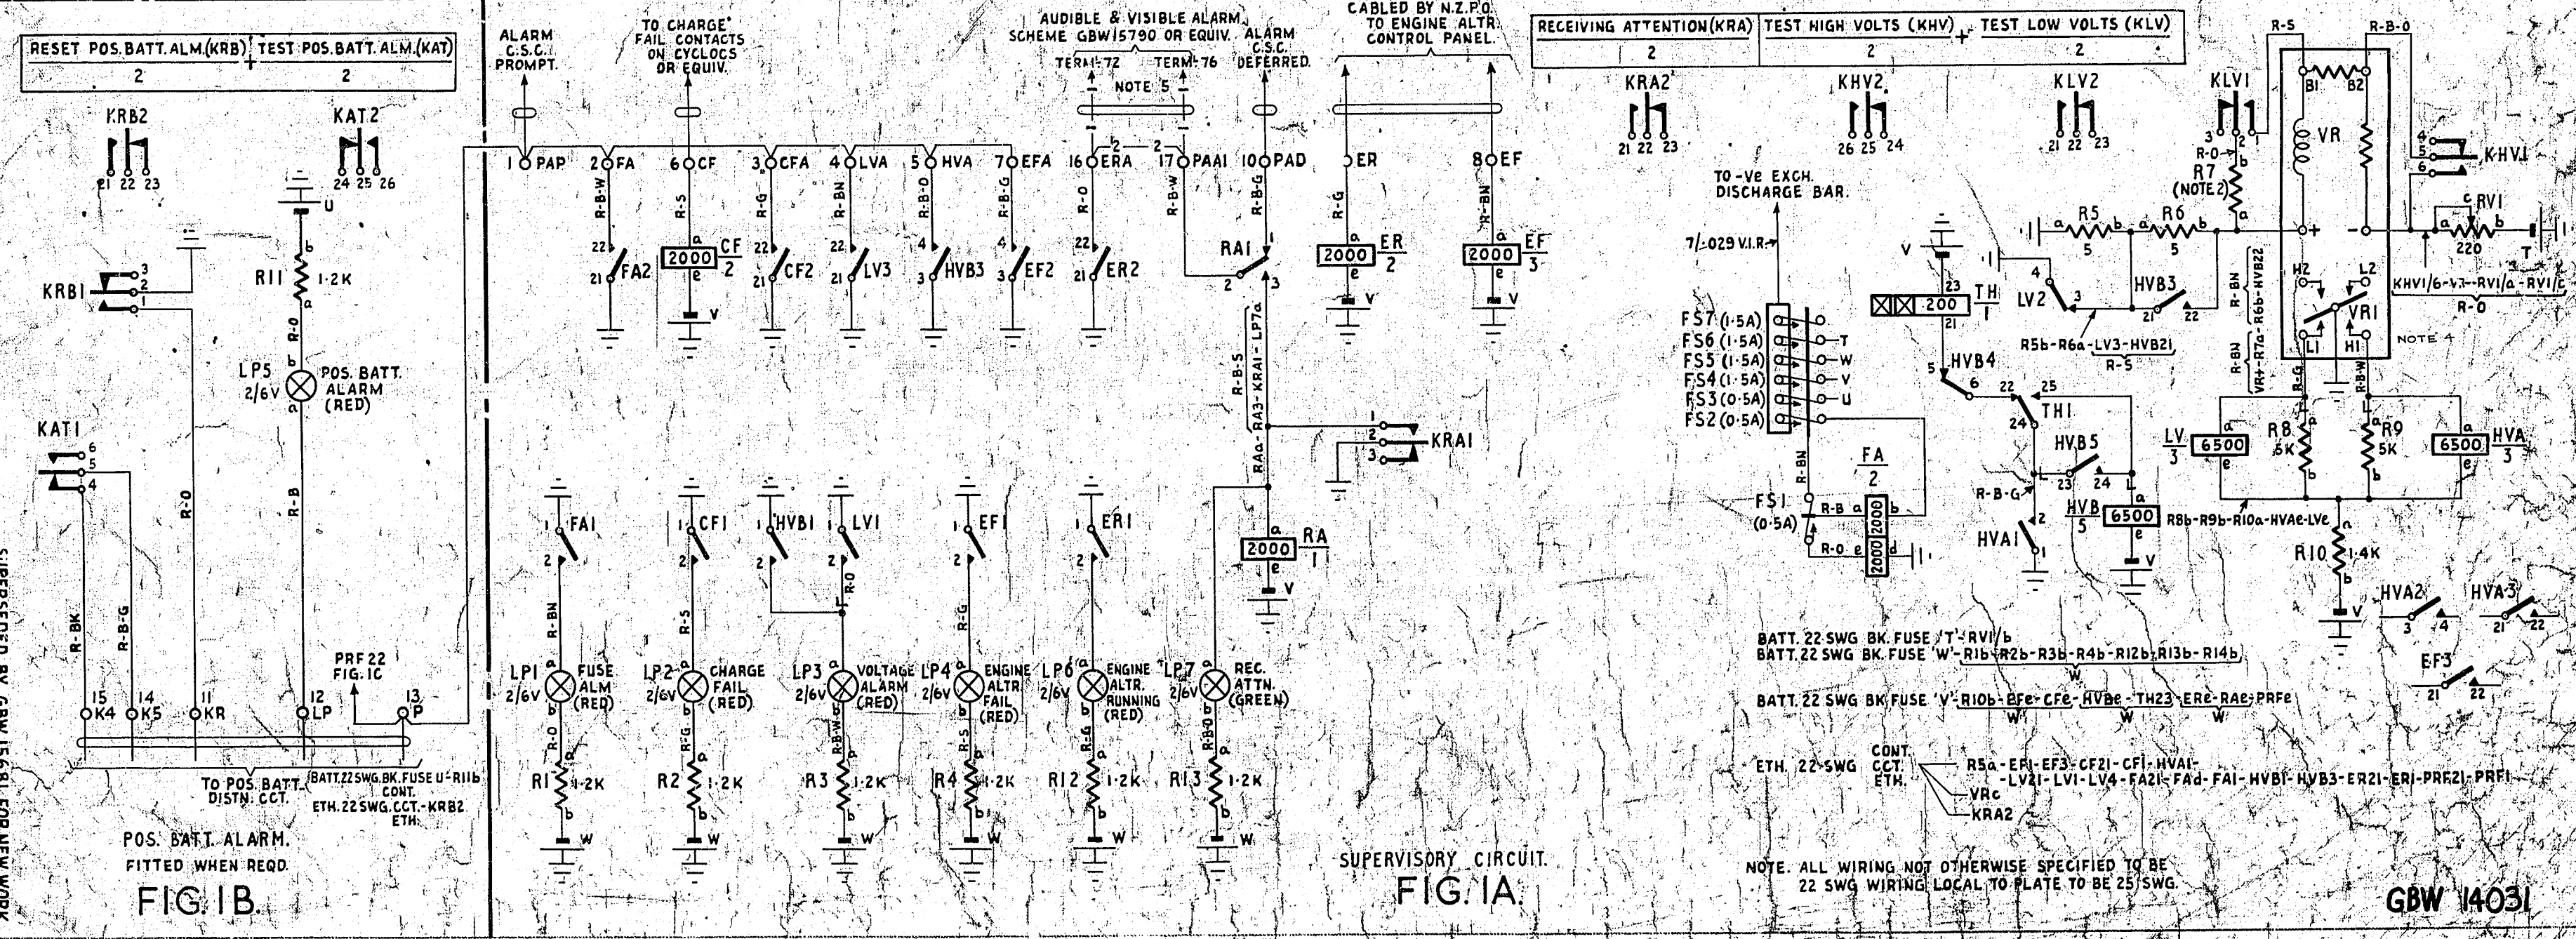

POS. BATT. CHARGE FAIL ALARM.
(PROVIDED WHEN POS. BATT. SERVES 1VF EQUIPMENT)

FIG. IC

ORIGIN: NZPO	AMENDMENT PARTICULARS	ISSUE DATE	APPD.	REF.	SIZE	VOLTS
DC POWER PLANT CONTROL PANEL					M	50V
GBW 14031						