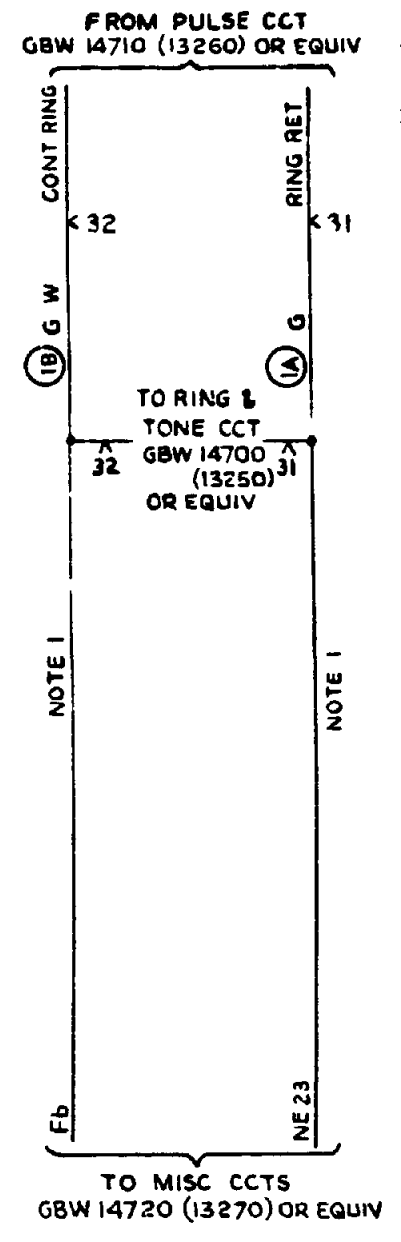

CONTINUOUS RINGING DISTRIBUTION
1 PER PABX

NZ NOTE A

FIG 12

BUSY ETH DISTRIBUTION
1 PER PABX