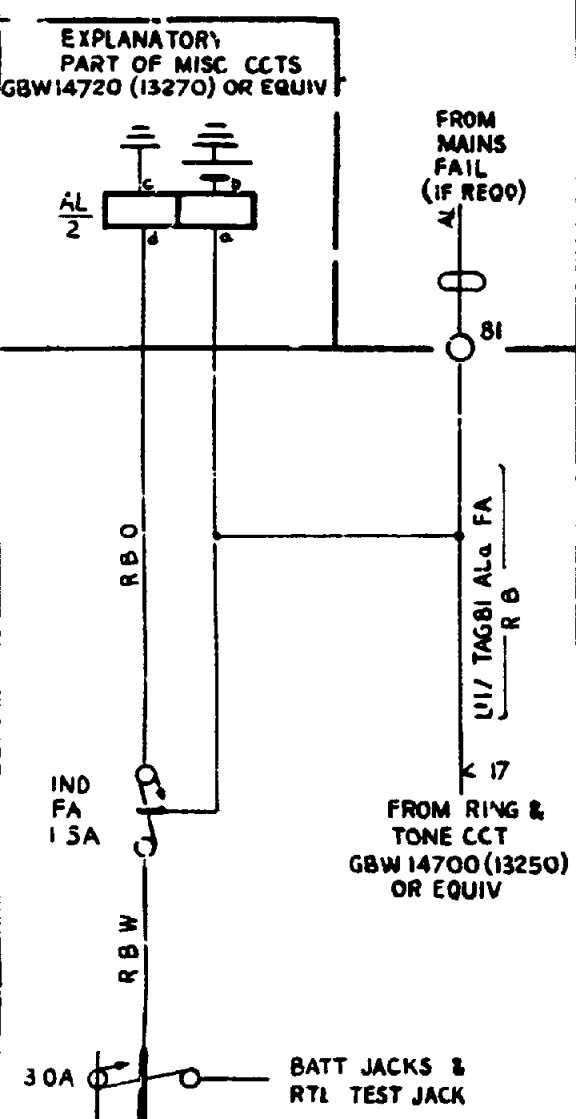

FIG 1A
FUSE ALARM

FIG 2
BATTERY JACKS
1 PER P A B X

FIG 1B
1 PER P A B X

FIG 3
RING START
1 PER P A B X

FIG 4
LINE START
1 PER P A B X

FIG 5
PULSE START
1 PER P A B X

FIG 6
DIAL TONE
DISTRIBUTION
1 PER P A B X

FIG 7
BUSY TONE
DISTRIBUTION
1 PER P A B X

FIG 8
RING TONE
DISTRIBUTION
1 PER P A B X

FIG 9
WARN TONE
DISTRIBUTION
1 PER P A B X

- NOTES**
- 1 ORDER OF CIRCUITS IN WIRING RUN READ FROM TOP TO BOTTOM
 - 2 EXCEPT WHERE OTHERWISE STATED ALL WIRING BEARING A COLOUR CODE TO BE IN 23SWG
 - 3 UNLESS OTHERWISE SPECIFIED TAGS ARE ON MISC STRIP CONN
 - 4 GBW NUMBERS IN BRACKETS REFER TO EQUIPMENTS MANUFACTURED TO SPECIFICATIONS OS 1035 & OS 1058 BRACKETS WITH NO NUMBER INDICATE THAT THE CONNECTION DOES NOT EXIST ON THESE EARLY EQUIPMENTS

NZ NOTE
A WHEN EXTENSION 89 IS A DISTANT EXTENSION, VIA A CARRIER SYSTEM, CONNECT FB AND NE23 WIRES TO INT RING & INT RING RET

RACK COMMON SERVICES 20 LINE PA B X			
NZ NOTE A ADDED	(30355)	4A	7 4 72 GFE
NOTE 4 AMENDED	(68015)	4	11 10 86 54
ALTERNATIVE GBW NOS & NOTE 4 ADDED	FIGS 4, 5, 8 AMENDED	3	
FIG 9 EXCH LINE CCTS ADDED TO WIRING RUN		2	
		1	
AMENDMENT PARTICULARS	ISSUE DATE	APPR	SIZE M
DRAWN CHECKED WIRING CIRCUIT			GBW 13280
			SH 1-2