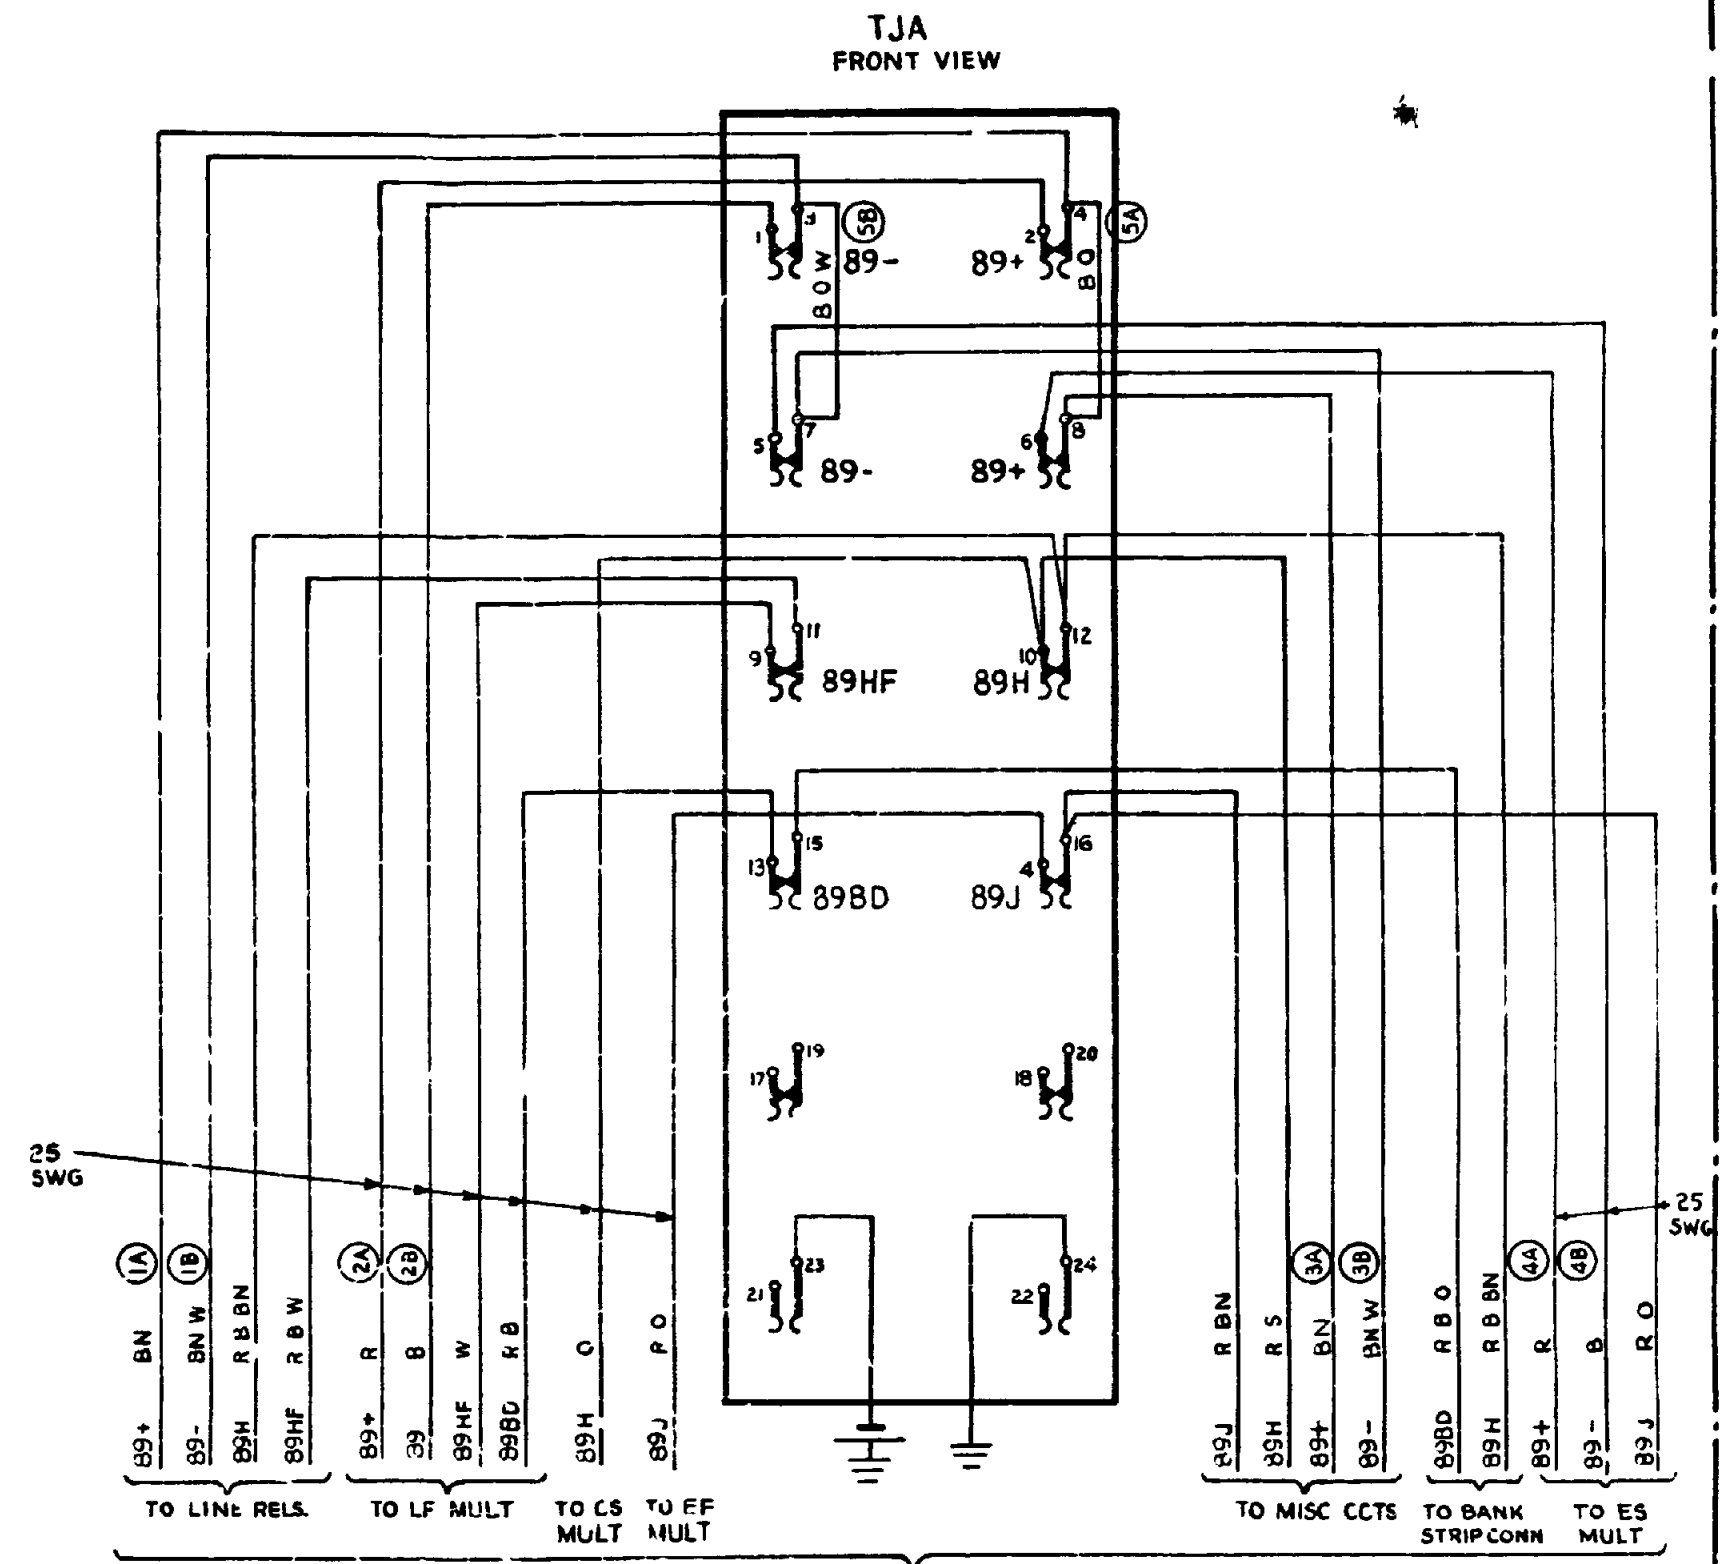

FIG 7
BUSY TONE
DISTRIBUTION
1 PER P A B X

FIG 8
RING TONE
DISTRIBUTION
1 PER P A B X

FIG 9
WARN TONE
DISTRIBUTION
1 PER P A B X

- NOTES**
- 1 ORDER OF CIRCUITS IN WIRING RUN READ FROM TOP TO BOTTOM
 - 2 EXCEPT WHERE OTHERWISE STATED ALL WIRING BEARING A COLOUR CODE TO BE IN 23SWG
 - 3 UNLESS OTHERWISE SPECIFIED TAGS ARE ON MISC STRIP CONN
 - 4 GBW NUMBERS IN BRACKETS REFER TO EQUIPMENTS MANUFACTURED TO SPECIFICATIONS OS 1035 & OS 1058 BRACKETS WITH NO NUMBER INDICATE THAT THE CONNECTION DOES NOT EXIST ON THESE EARLY EQUIPMENTS

NZ NOTE
A WHEN EXTENSION 89 IS A DISTANT EXTENSION, VIA A CARRIER SYSTEM, CONNECT FB AND NE23 WIRES TO INT RING & INT RING RET

RACK COMMON SERVICES 20 LINE PA B X			
NZ NOTE A ADDED	(30355)	4A	7 4 72 GFE
NOTE 4 AMENDED	(68015)	4	11 10 86 54
ALTERNATIVE GBW NOS & NOTE 4 ADDED	FIGS 4, 5, 8 AMENDED	3	
FIG 9 EXCH LINE CCTS ADDED TO WIRING RUN		2	
		1	
AMENDMENT PARTICULARS	ISSUE DATE	APPR	SIZE M
DRAWN CHECKED WIRING CIRCUIT			GBW 13280
			SH 1-2

FLICKER ETH DISTRIBUTION
1 PER PABX

FIG.14

ROUTINE TEST JACK
1 PER PABX

FOR SEQUENCE OF MULTIPLES & WIRING OF OUTLETS
SEE LINE CCT GBW 13210 OR EQUIV

FOR BATT & ETH RUNS SEE FIG.2

REFERENCE TO NZ NOTE A ADDED, SHT 1 (30355)	4A	7 4 72	GFE
FOR CHANGE SEE SHT 1 (68013)	4	11 10 56	
ALTERNATIVE GBW NUMBER ADDED	3		
FOR CHANGE SEE SHT 1	2		
	1		
AMENDMENT PARTICULARS		ISSUE DATE	APP'D
DRAWN	CHECKED	WIRING	CIRCUIT

SLOW RELEASE SLOW OPERAT

RACK COMMON SERVICES
20 LINE PABX

SIZE M 50V

GBW 13280