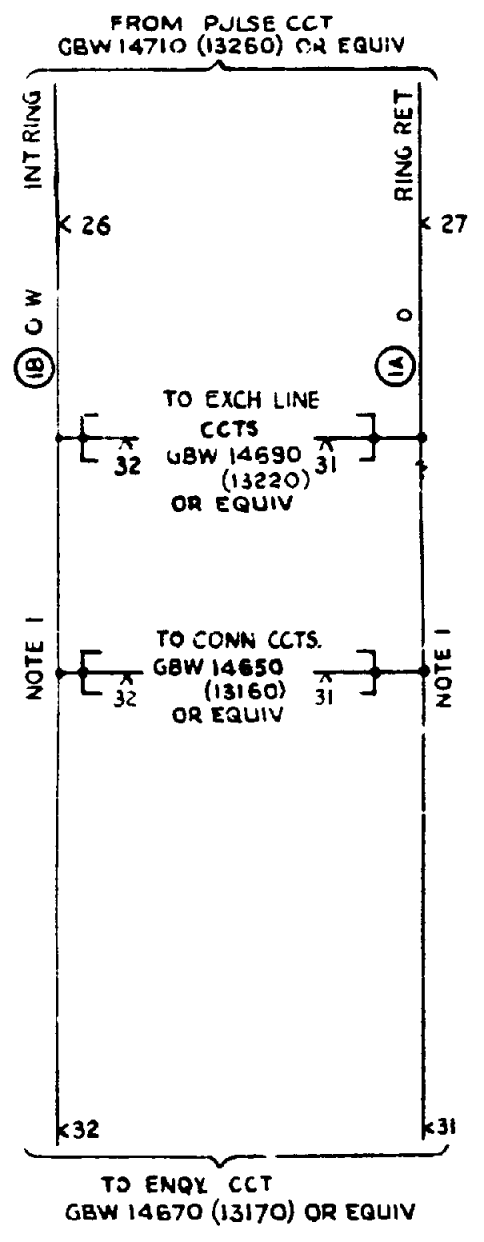

FIG 10

INTERRUPTED RINGING DISTRIBUTION
1 PER PABX

FIG 11