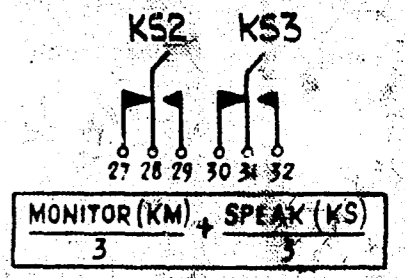

0
5 Centimetres
10
15
20
25
30

TO POSITION CIRCUIT GBW12811 MOD A

- NOTES
- FUSE 1.5A PER CIRCUIT.
 - ALL WIRE TO BE 25 S.W.G. UNLESS OTHERWISE SPECIFIED.

FU. HN. TMX

REDUNDANT CCT ARRANGEMENTS REMOVED (48590)	B	13-12-61	KGC
MONITOR KEY WAS LOCKING (35560)	A	5-12-60	JR
AMENDMENT PARTICULARS	ISSUE DATE	APPD	
NZPO	DRAWN F.G.C.	CHECKED	WIRE

<input type="checkbox"/> SLOW RELEASE	<input checked="" type="checkbox"/> SLOW OPERATE
SLEEVE CONTROL SYSTEM CORD CIRCUIT WITHOUT RINGING KEYS	
REF: - G53-13-1	SIZE S 50V H
GBW 12840 MOD A FOR V.E. S.C.S.	