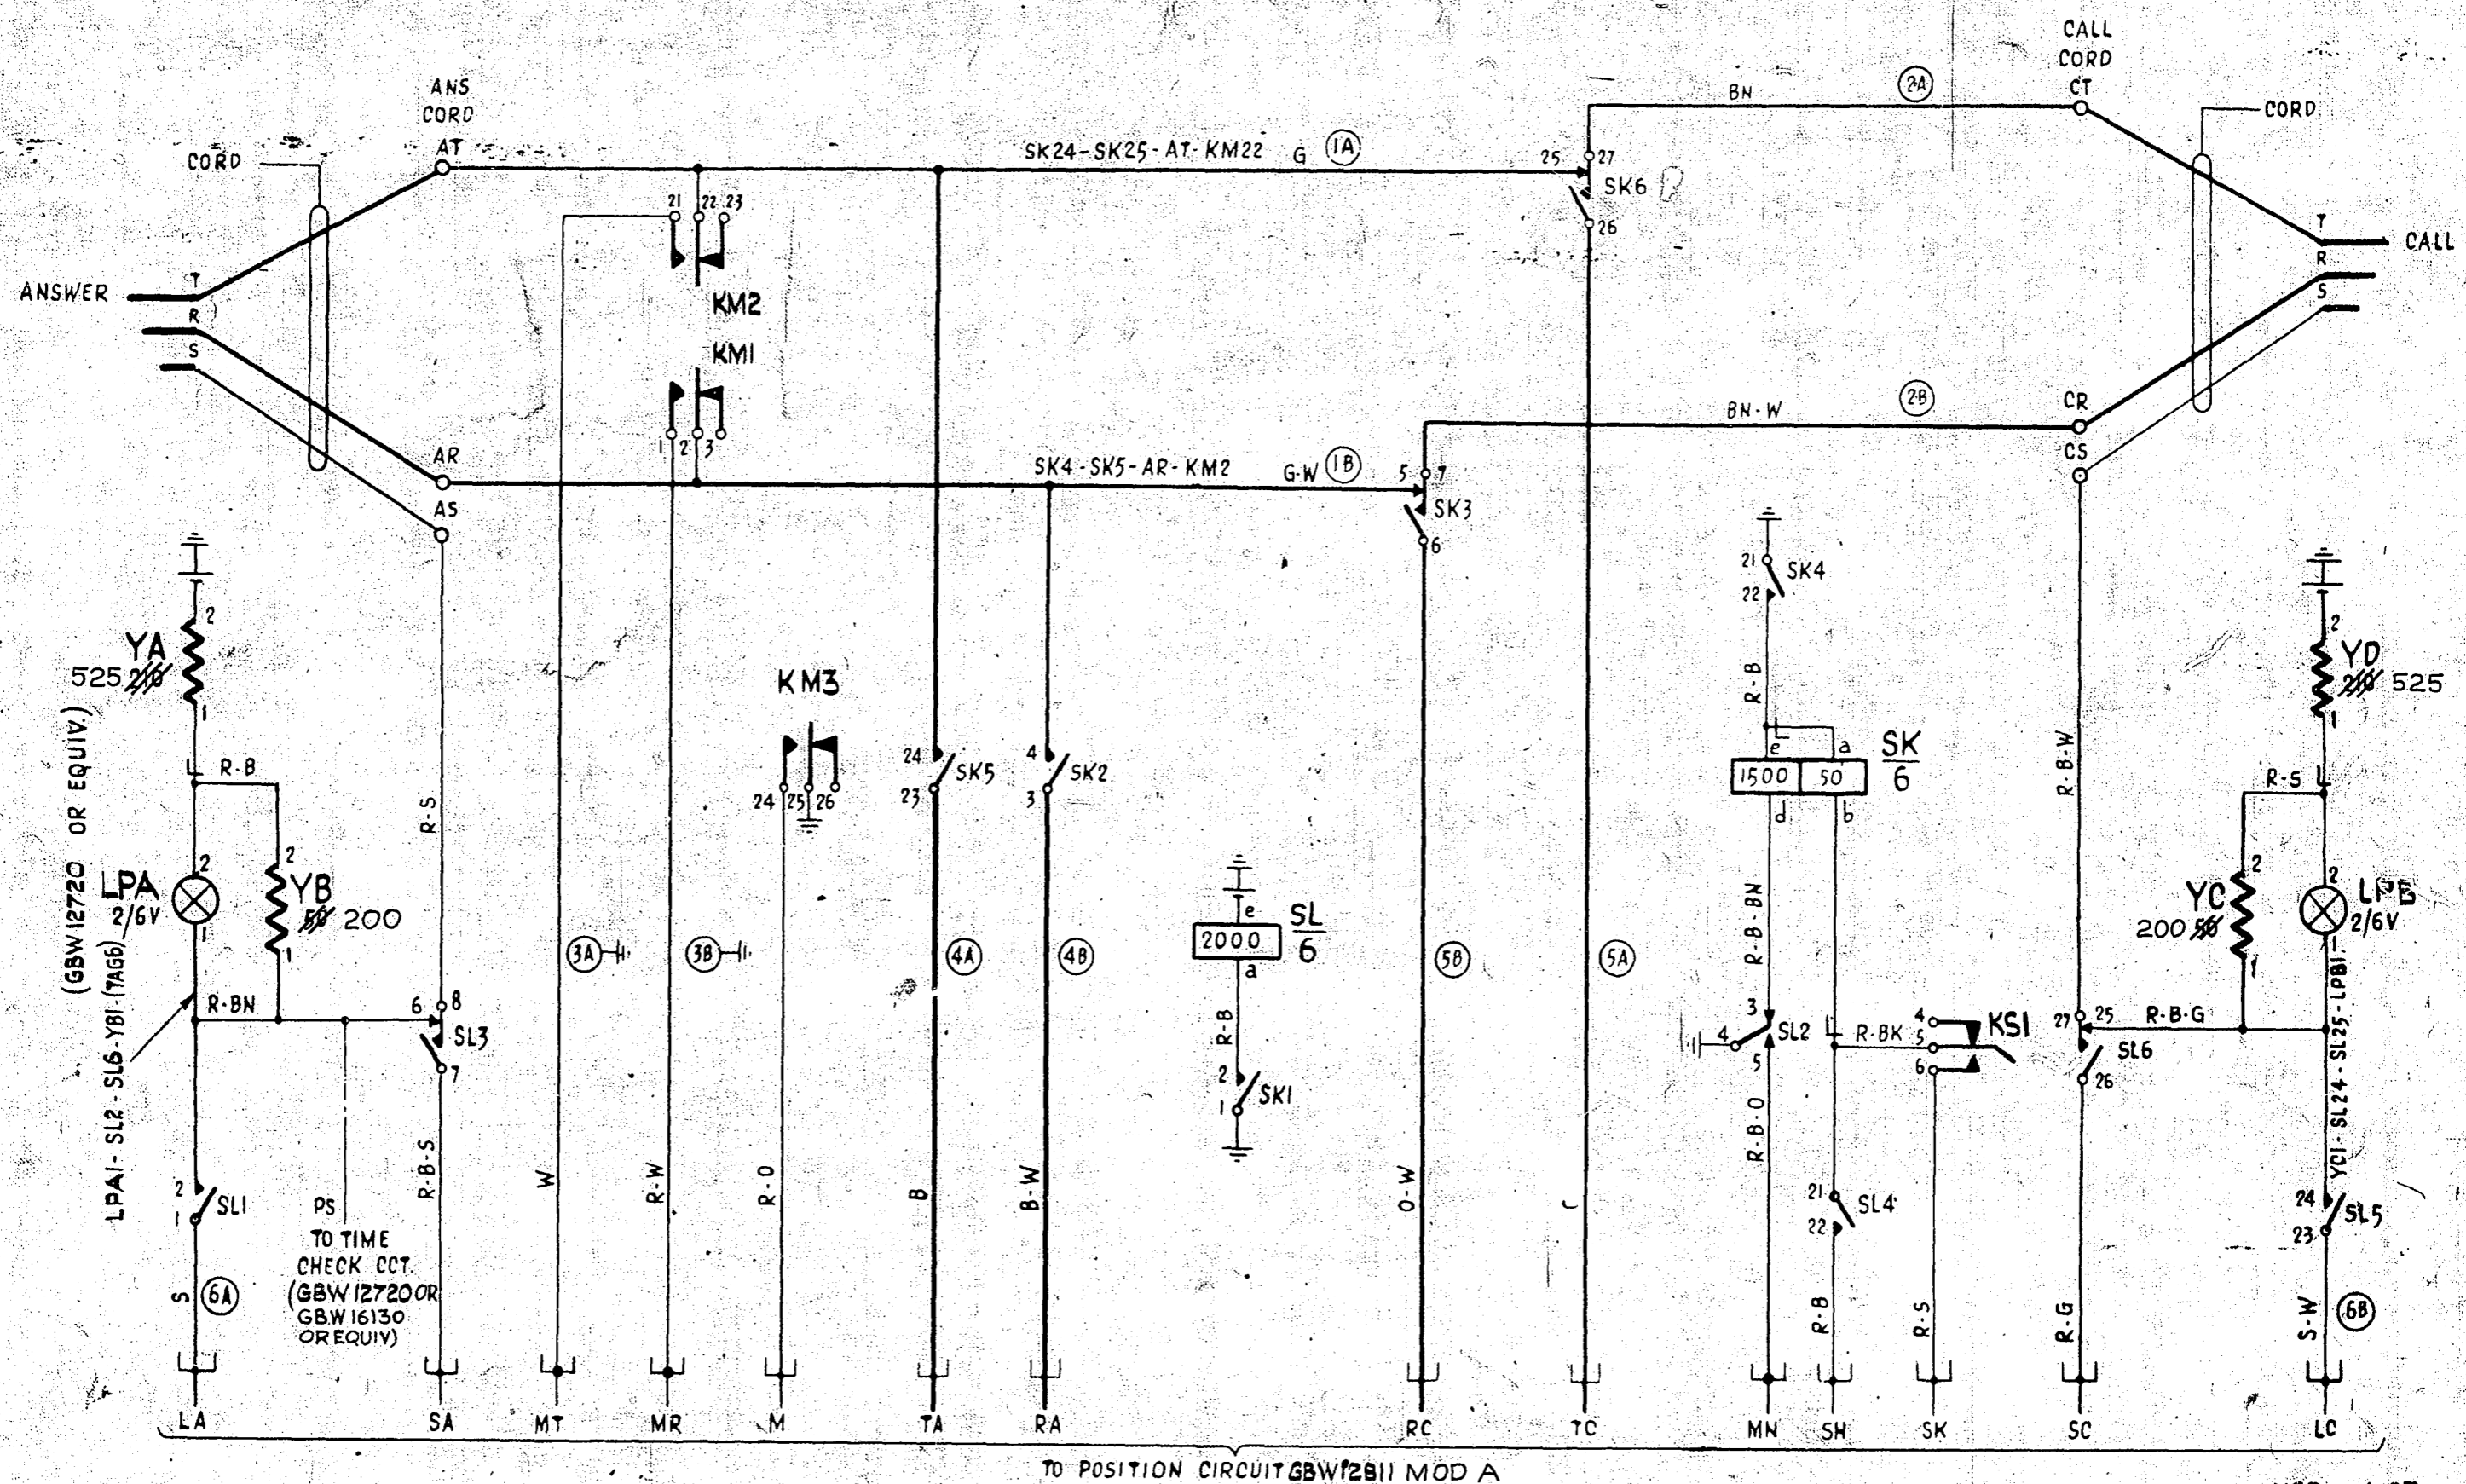

0
5 Centimetres
10
15
20
25
30

TO POSITION CIRCUIT GBW12811 MOD A

- NOTES
- FUSE 1.5A PER CIRCUIT.
 - ALL WIRE TO BE 25 S.W.G. UNLESS OTHERWISE SPECIFIED.

FU. HN. TMX

REDUNDANT CCT ARRANGEMENTS REMOVED (48590)	B	13-12-61	KGC
MONITOR KEY WAS LOCKING (35560)	A	5-12-60	JR
AMENDMENT PARTICULARS	ISSUE DATE	APPD	
NZPO	DRAWN F.G.C.	CHECKED	WIRE

<input type="checkbox"/> SLOW RELEASE	<input checked="" type="checkbox"/> SLOW OPERATE
SLEEVE CONTROL SYSTEM CORD CIRCUIT WITHOUT RINGING KEYS	
REF: - G53-13-1	SIZE S 50V H
GBW 12840 MOD A FOR V.E. S.C.S.	