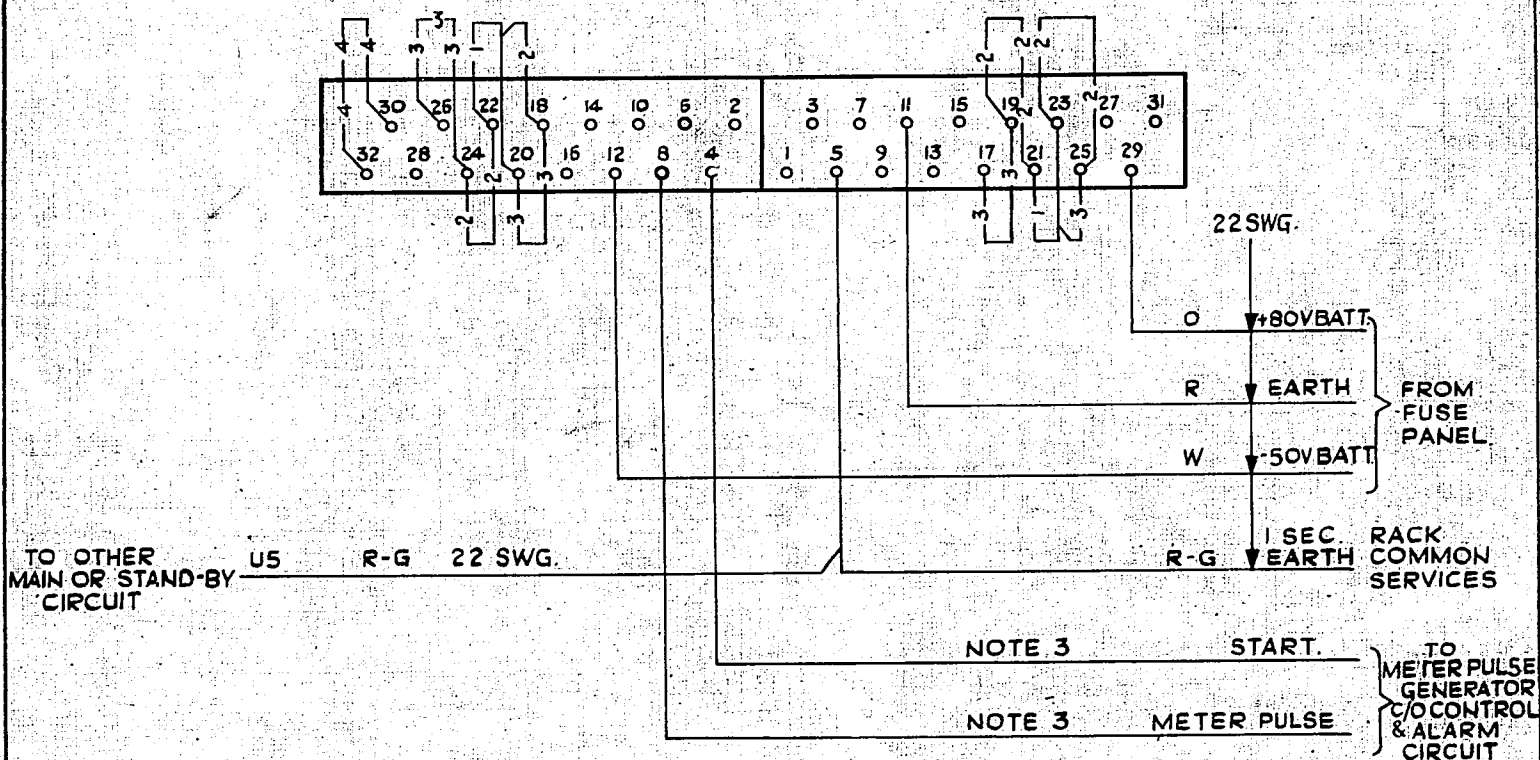

AS SEEN FROM REAR

NOTES

- ALL WIRING TO BE 25 SWG. UNLESS OTHERWISE SPECIFIED.
- FOR 6 SEC PULSE OUTPUT PROVIDE STRAPS SHOWN

" 8 "	"	"	"	"	"	— 1 — 1 —
" 9 "	"	"	"	"	"	— 2 — 2 —
" 10 "	"	"	"	"	"	— 1 — 1 — & — 4 — 4 —
" 12 "	"	"	"	"	"	— 3 — 3 —
" 15 "	"	"	"	"	"	— 2 — 2 — & — 4 — 4 —
" 15 "	"	"	"	"	"	— 3 — 3 — & — 4 — 4 —
- WIRE COLOURS FOR:-

GENERATOR RELAY SET	START (U4)	METER PULSE (U8)
MAIN — DAY	R-B	R-B-W
" — NIGHT	R-O	R-B-O
STANDBY — DAY	R-BN	R-B-BN
" — NIGHT	R-S	R-B-S

AUTOMATIC TELEX SYSTEM PERIODIC METER PULSE GENERATOR CIRCUIT				
	(77763)	1.	2.5.63	<i>[Signature]</i>
AMENDMENT PARTICULARS	ISSUE	DATE	APPD.	50V E
N.Z.P.O.	DRAWN	CHECKED	WIRING CIRCUIT	GBU 17650