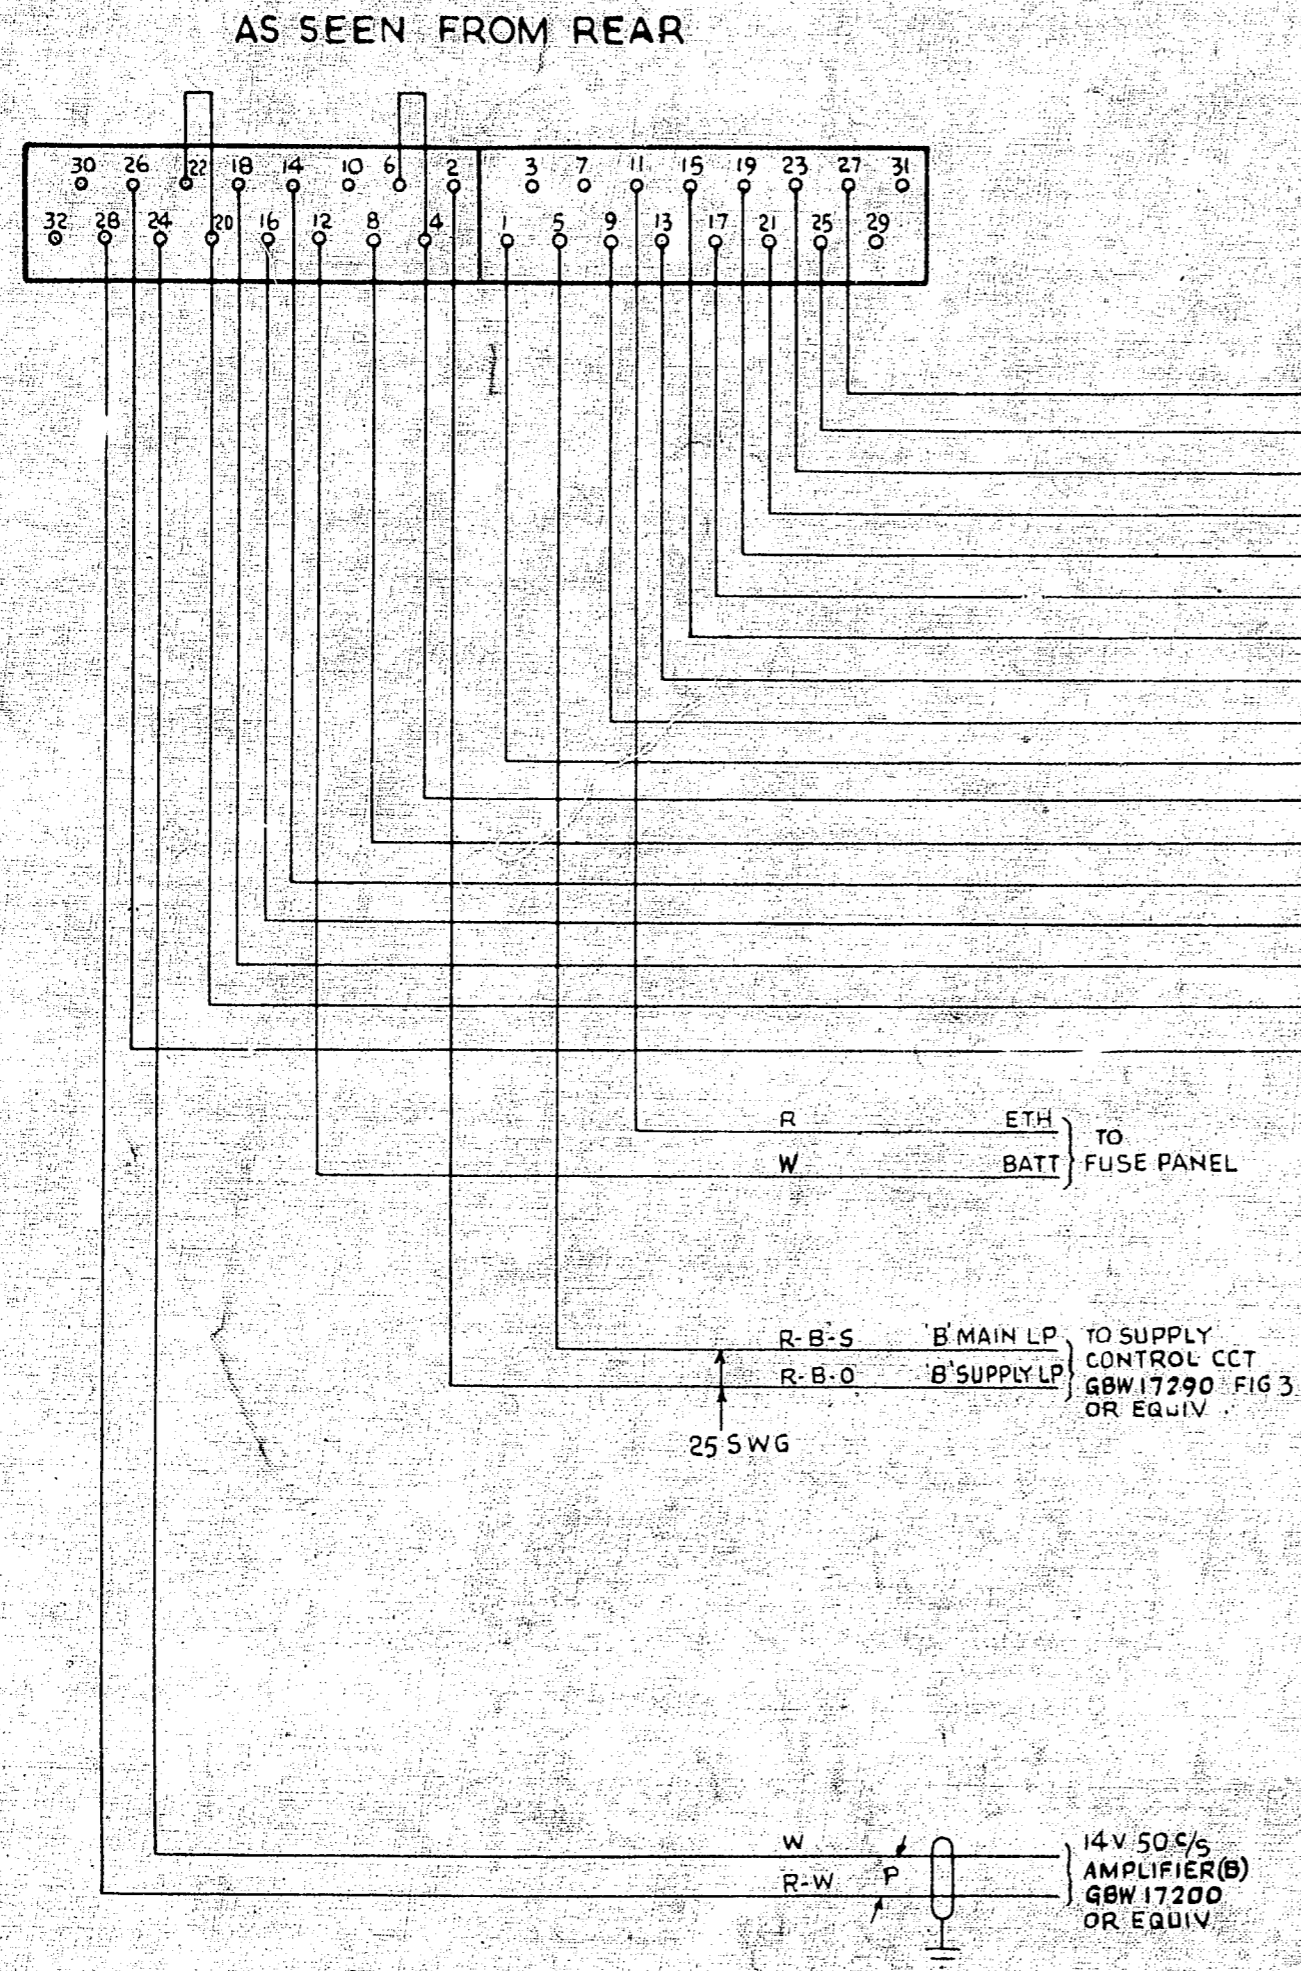

FIG 2 50~ FORK SUPPLY CHANGEOVER & ALARM RELAY SET (B)

FIG 1 50~ FORK SUPPLY CHANGEOVER & ALARM RELAY SET (A)

NOTES

1. SHELF JACK U POINTS 9 & 11 MAKE CONTACT WHEN RELAY SET IS REMOVED
2. WIRING NOT OTHERWISE SPECIFIED TO BE 22 SWG

				AUTOMATIC TELEX SYSTEM	
				50% SUPPLY	
				CHANGEOVER AND	
				ALARM RELAY SET	
(70675)		1	19.4.63	Flu	
AMENDMENT PARTICULARS		ISSUE	DATE	APPP	50V E
NZPO		DRAWN	CHECKED	WIRING CIRCUIT	GBU 17290

Centimetres 5 10 15 20 25 30