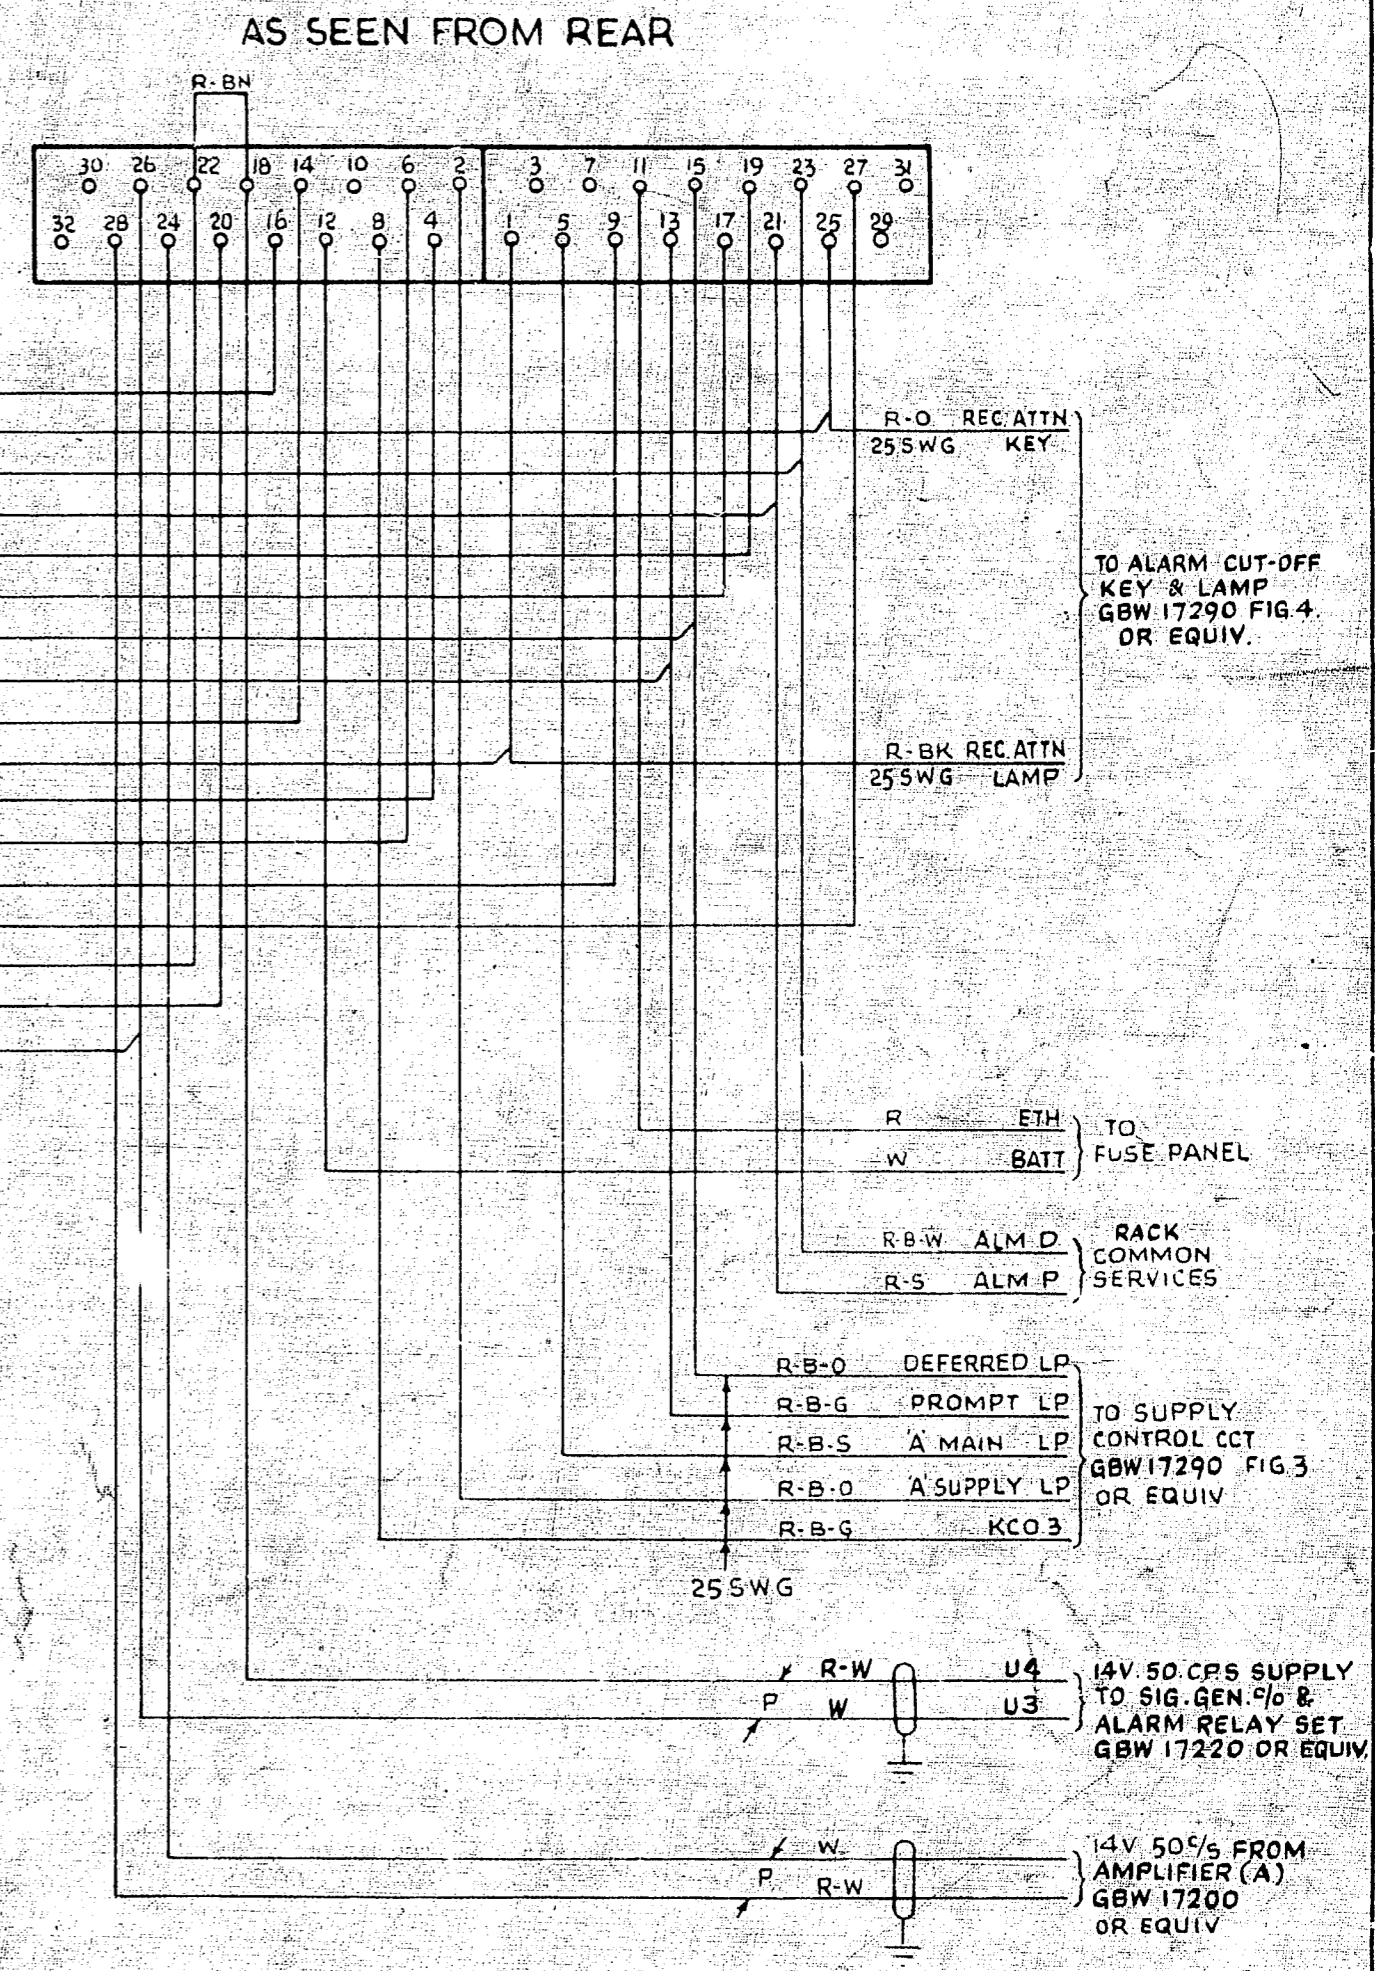

FIG 2 50~ FORK SUPPLY CHANGEOVER & ALARM RELAY SET (B)

FIG 1 50~ FORK SUPPLY CHANGEOVER & ALARM RELAY SET (A)

NOTES

1. SHELF JACK U POINTS 9 & 11 MAKE CONTACT WHEN RELAY SET IS REMOVED
2. WIRING NOT OTHERWISE SPECIFIED TO BE 22 SWG

				AUTOMATIC TELEX SYSTEM	
				50% SUPPLY	
				CHANGEOVER AND	
				ALARM RELAY SET	
(70675)		1	19.4.63	Flu	
AMENDMENT PARTICULARS		ISSUE	DATE	APPP	50V E
NZPO		DRAWN	CHECKED	WIRING CIRCUIT	GBU 17290

Centimetres 5 10 15 20 25 30