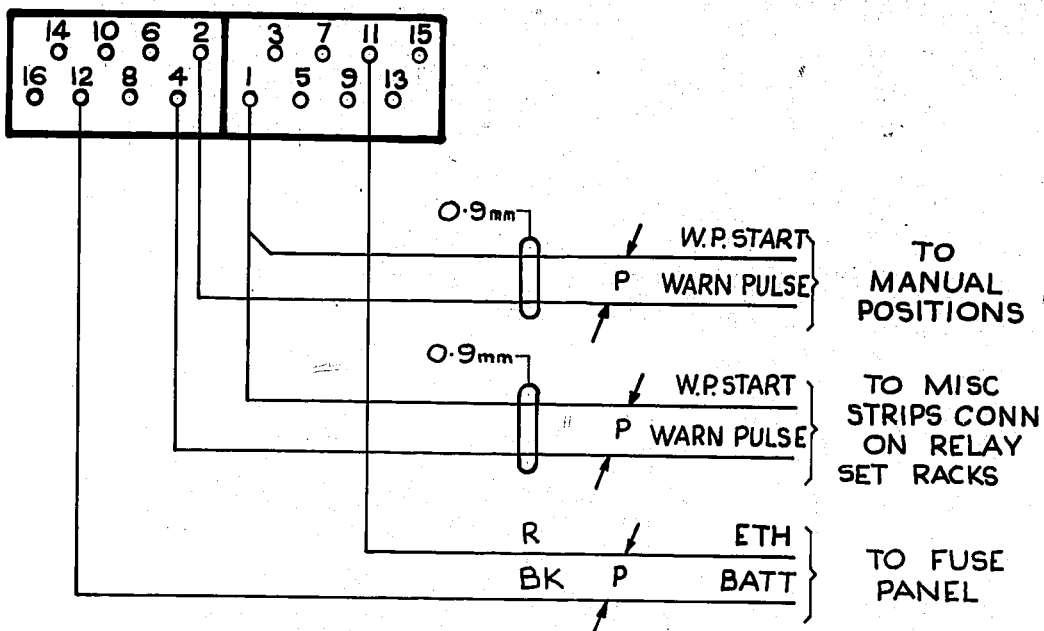

AS SEEN FROM REAR

NOTE.

1. ALL WIRING BEARING A COLOUR CODE TO BE 0.9mm, UNLESS OTHERWISE SHOWN.

					<p>WARN PULSE GENERATOR 50/1200 LINE PABX.</p>		
REDRAWN	AND	METRICATED	(157604)	1A	22-9-78	W.J.H	
			(65417)	1	8-8-55		
AMENDMENT PARTICULARS				ISS	DATE	APPD.	
							SIZE A4 50V W
NZ PO				DRAWN	CHECKED	WIRING	CIRCUIT
				VB			
				G.B.U. 14440			