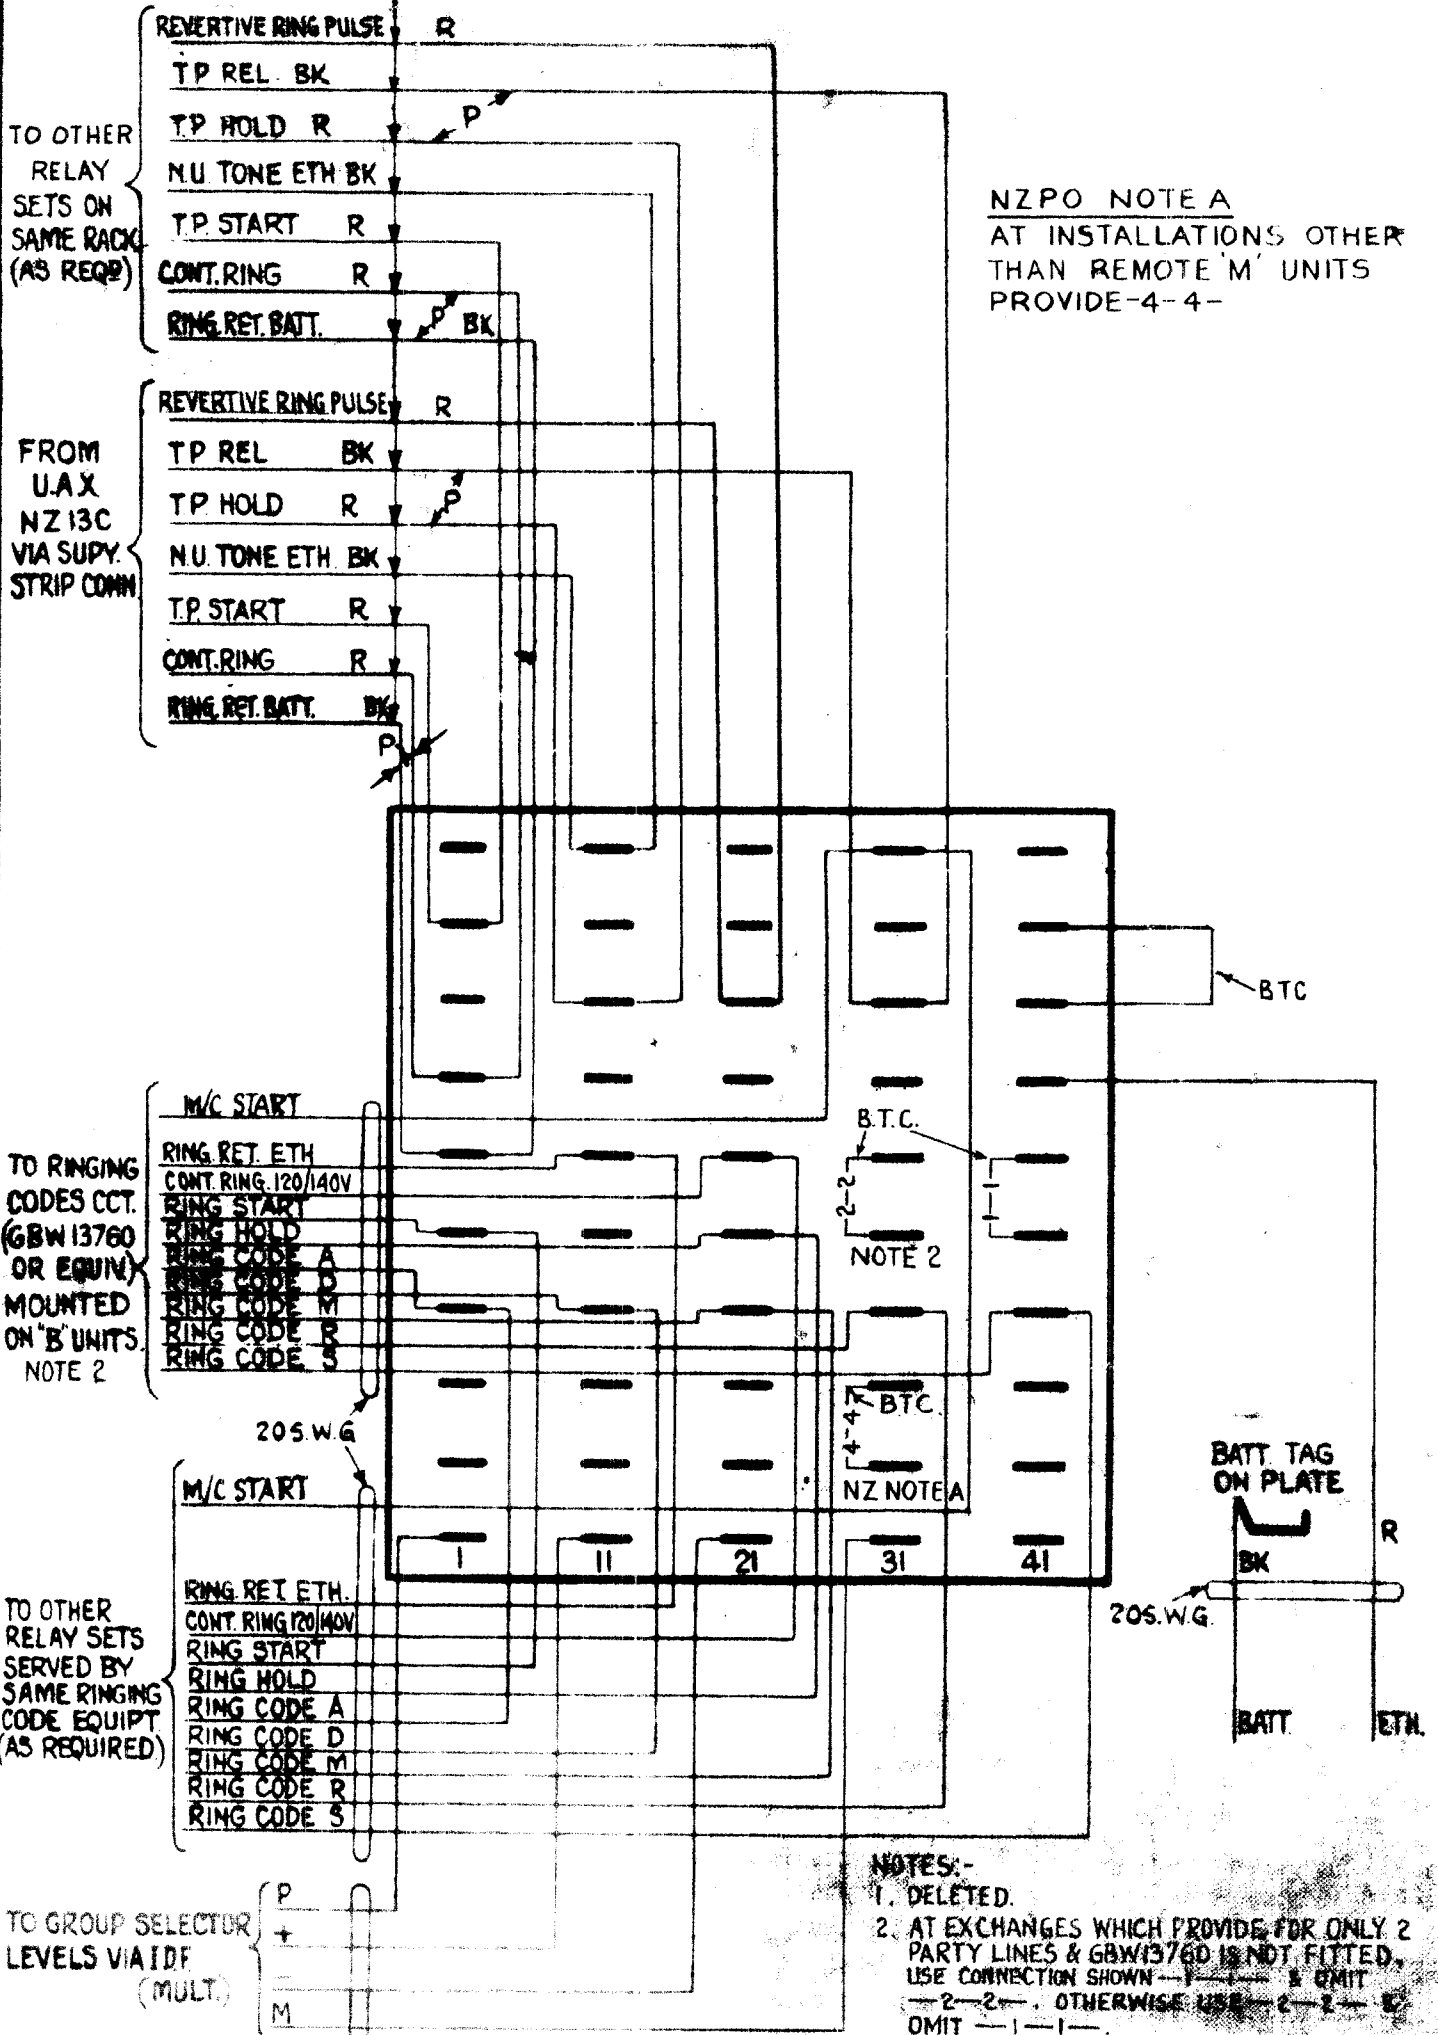

1 RV FPIPR/20  
WIRED BY INSTALLER

NZPO NOTE A  
AT INSTALLATIONS OTHER  
THAN REMOTE 'M' UNITS  
PROVIDE-4-4-

- NOTES:-
1. DELETED.
  2. AT EXCHANGES WHICH PROVIDE FOR ONLY 2 PARTY LINES & GBW/13760 IS NOT FITTED, USE CONNECTION SHOWN --- 1 --- & OMIT --- 2 --- 2 --- . OTHERWISE USE --- 2 --- 2 --- & OMIT --- 1 --- 1 ---.

REF TO CONNECTION GROUPS DELETED	7			
'M' LEAD, NOTE 2 & ASSOC STRAPPING ADDED	6			
REBUILT W/BOARD WITH THE NOTE DELETED	6			
INTR. RING EVEN FEED DELETED.	4			
	5-6-69 JGE			
AMENDMENT PARTICULARS	ISSUE DATE	APPD	50V	C
NZPO				

U.A.X NZ 13  
REVERTIVE CALL RELAY SET  
FOR 2 PARTY & 5 PARTY LINES

GBU. 13770

13-7-54