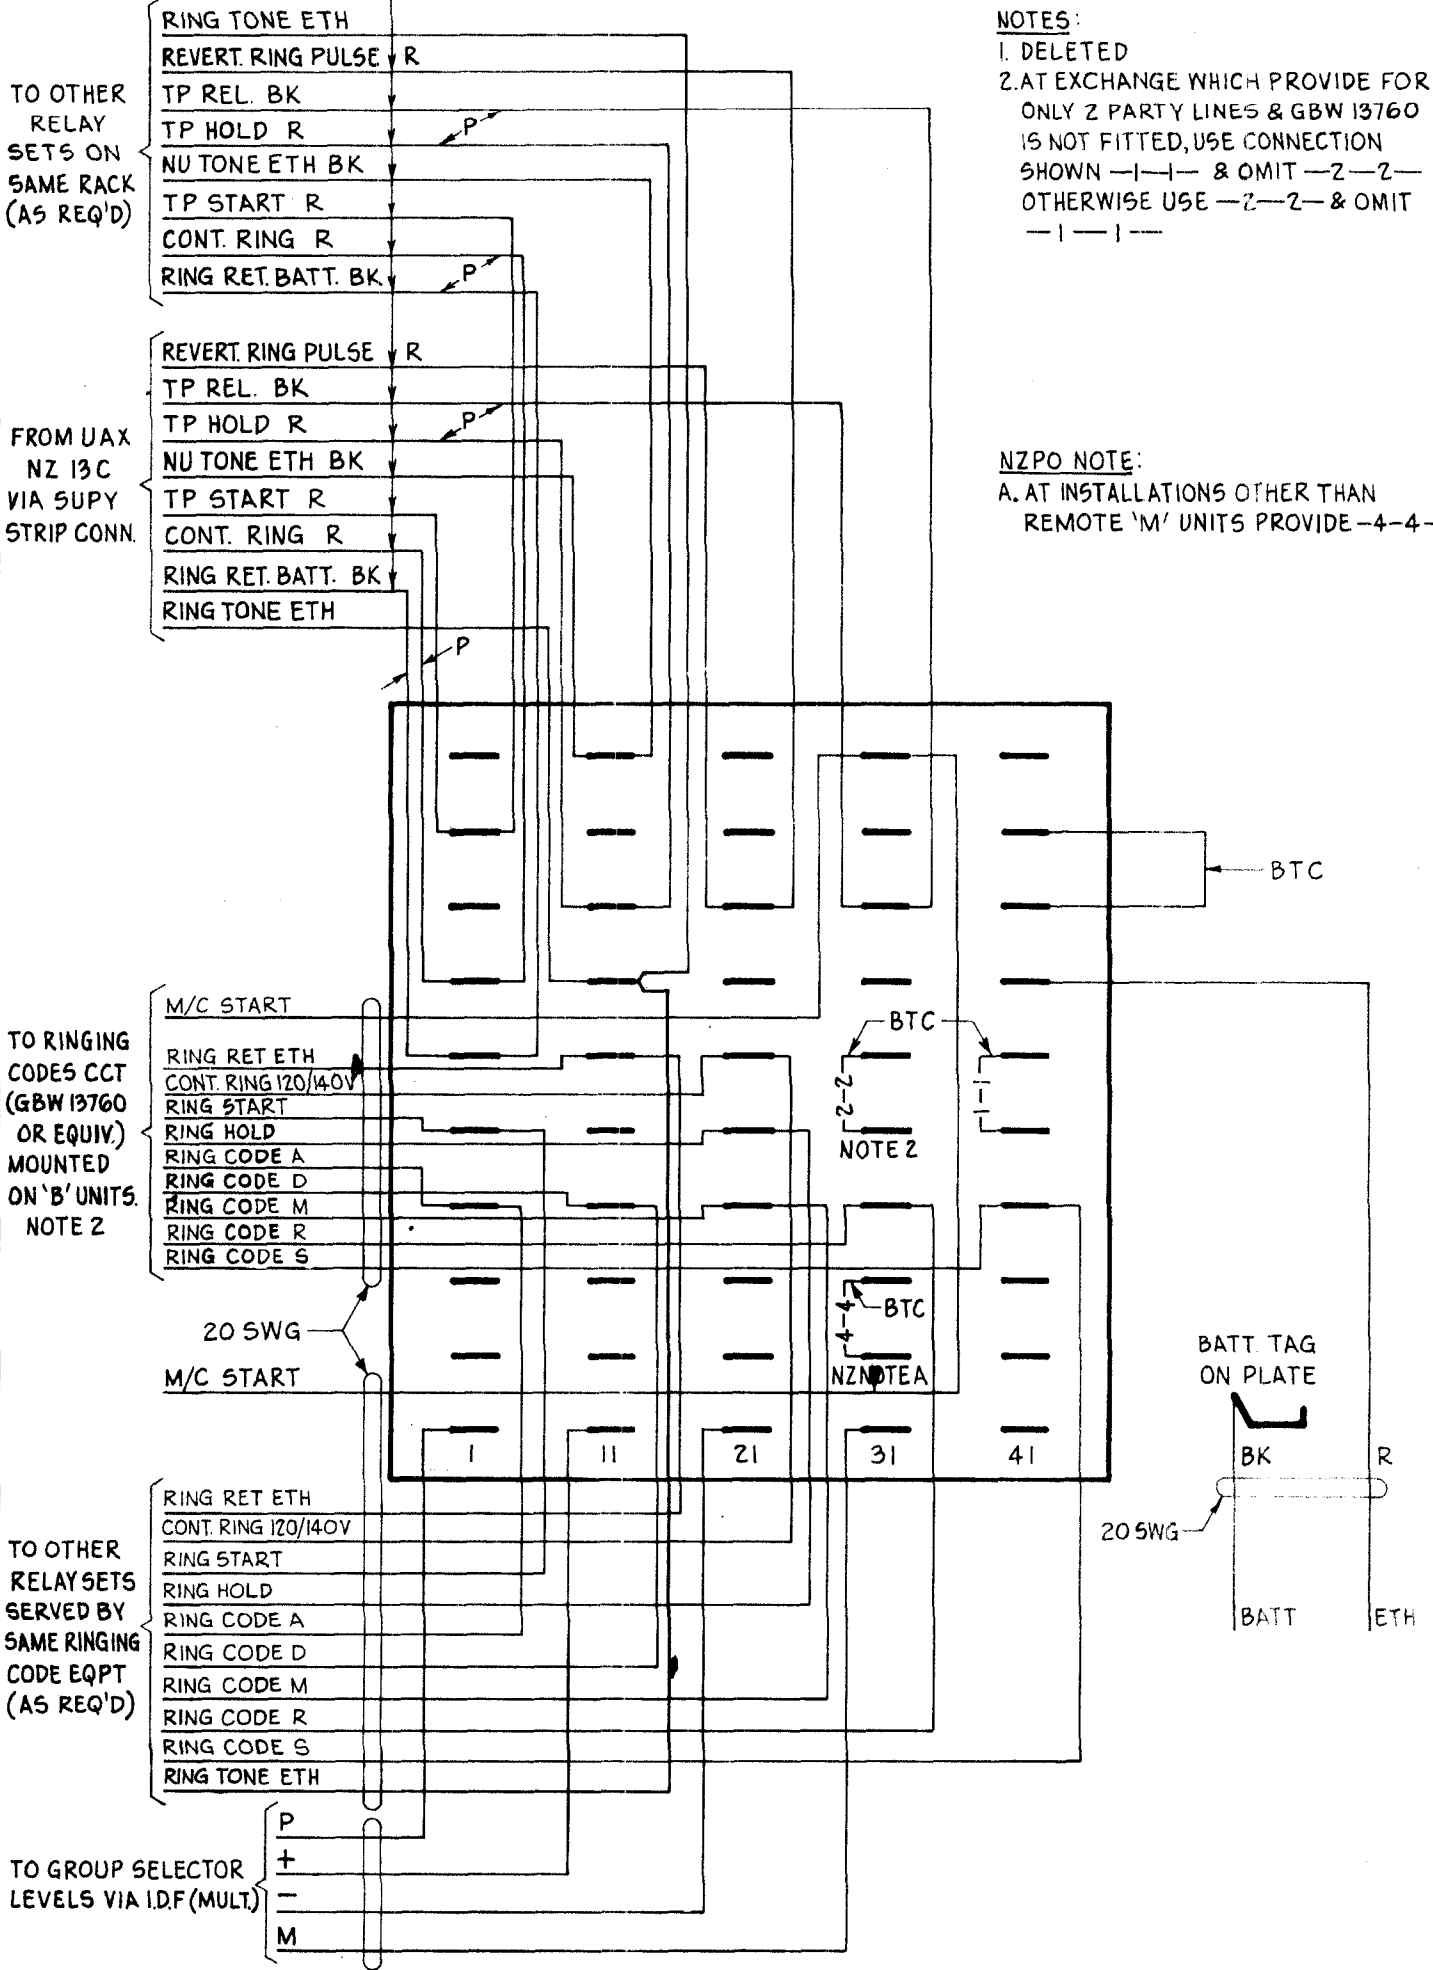

IRVFP IPR/20  
WIRED BY INSTALLER

NOTES:  
1. DELETED  
2. AT EXCHANGE WHICH PROVIDE FOR ONLY 2 PARTY LINES & GBW 13760 IS NOT FITTED, USE CONNECTION SHOWN -1-1- & OMIT -2-2- OTHERWISE USE -2-2- & OMIT -1-1-

NZPO NOTE:  
A. AT INSTALLATIONS OTHER THAN REMOTE 'M' UNITS PROVIDE -4-4-

UAX NZ 13  
REVERTIVE CALL RELAY SET  
FOR 2 PARTY & 5 PARTY LINES  
(FOR USE WITH NEC LRS)

PREPARED FROM GBU 13770 ISS. 7A OF 5-6-69 (55944) A 5-5-76 CJW