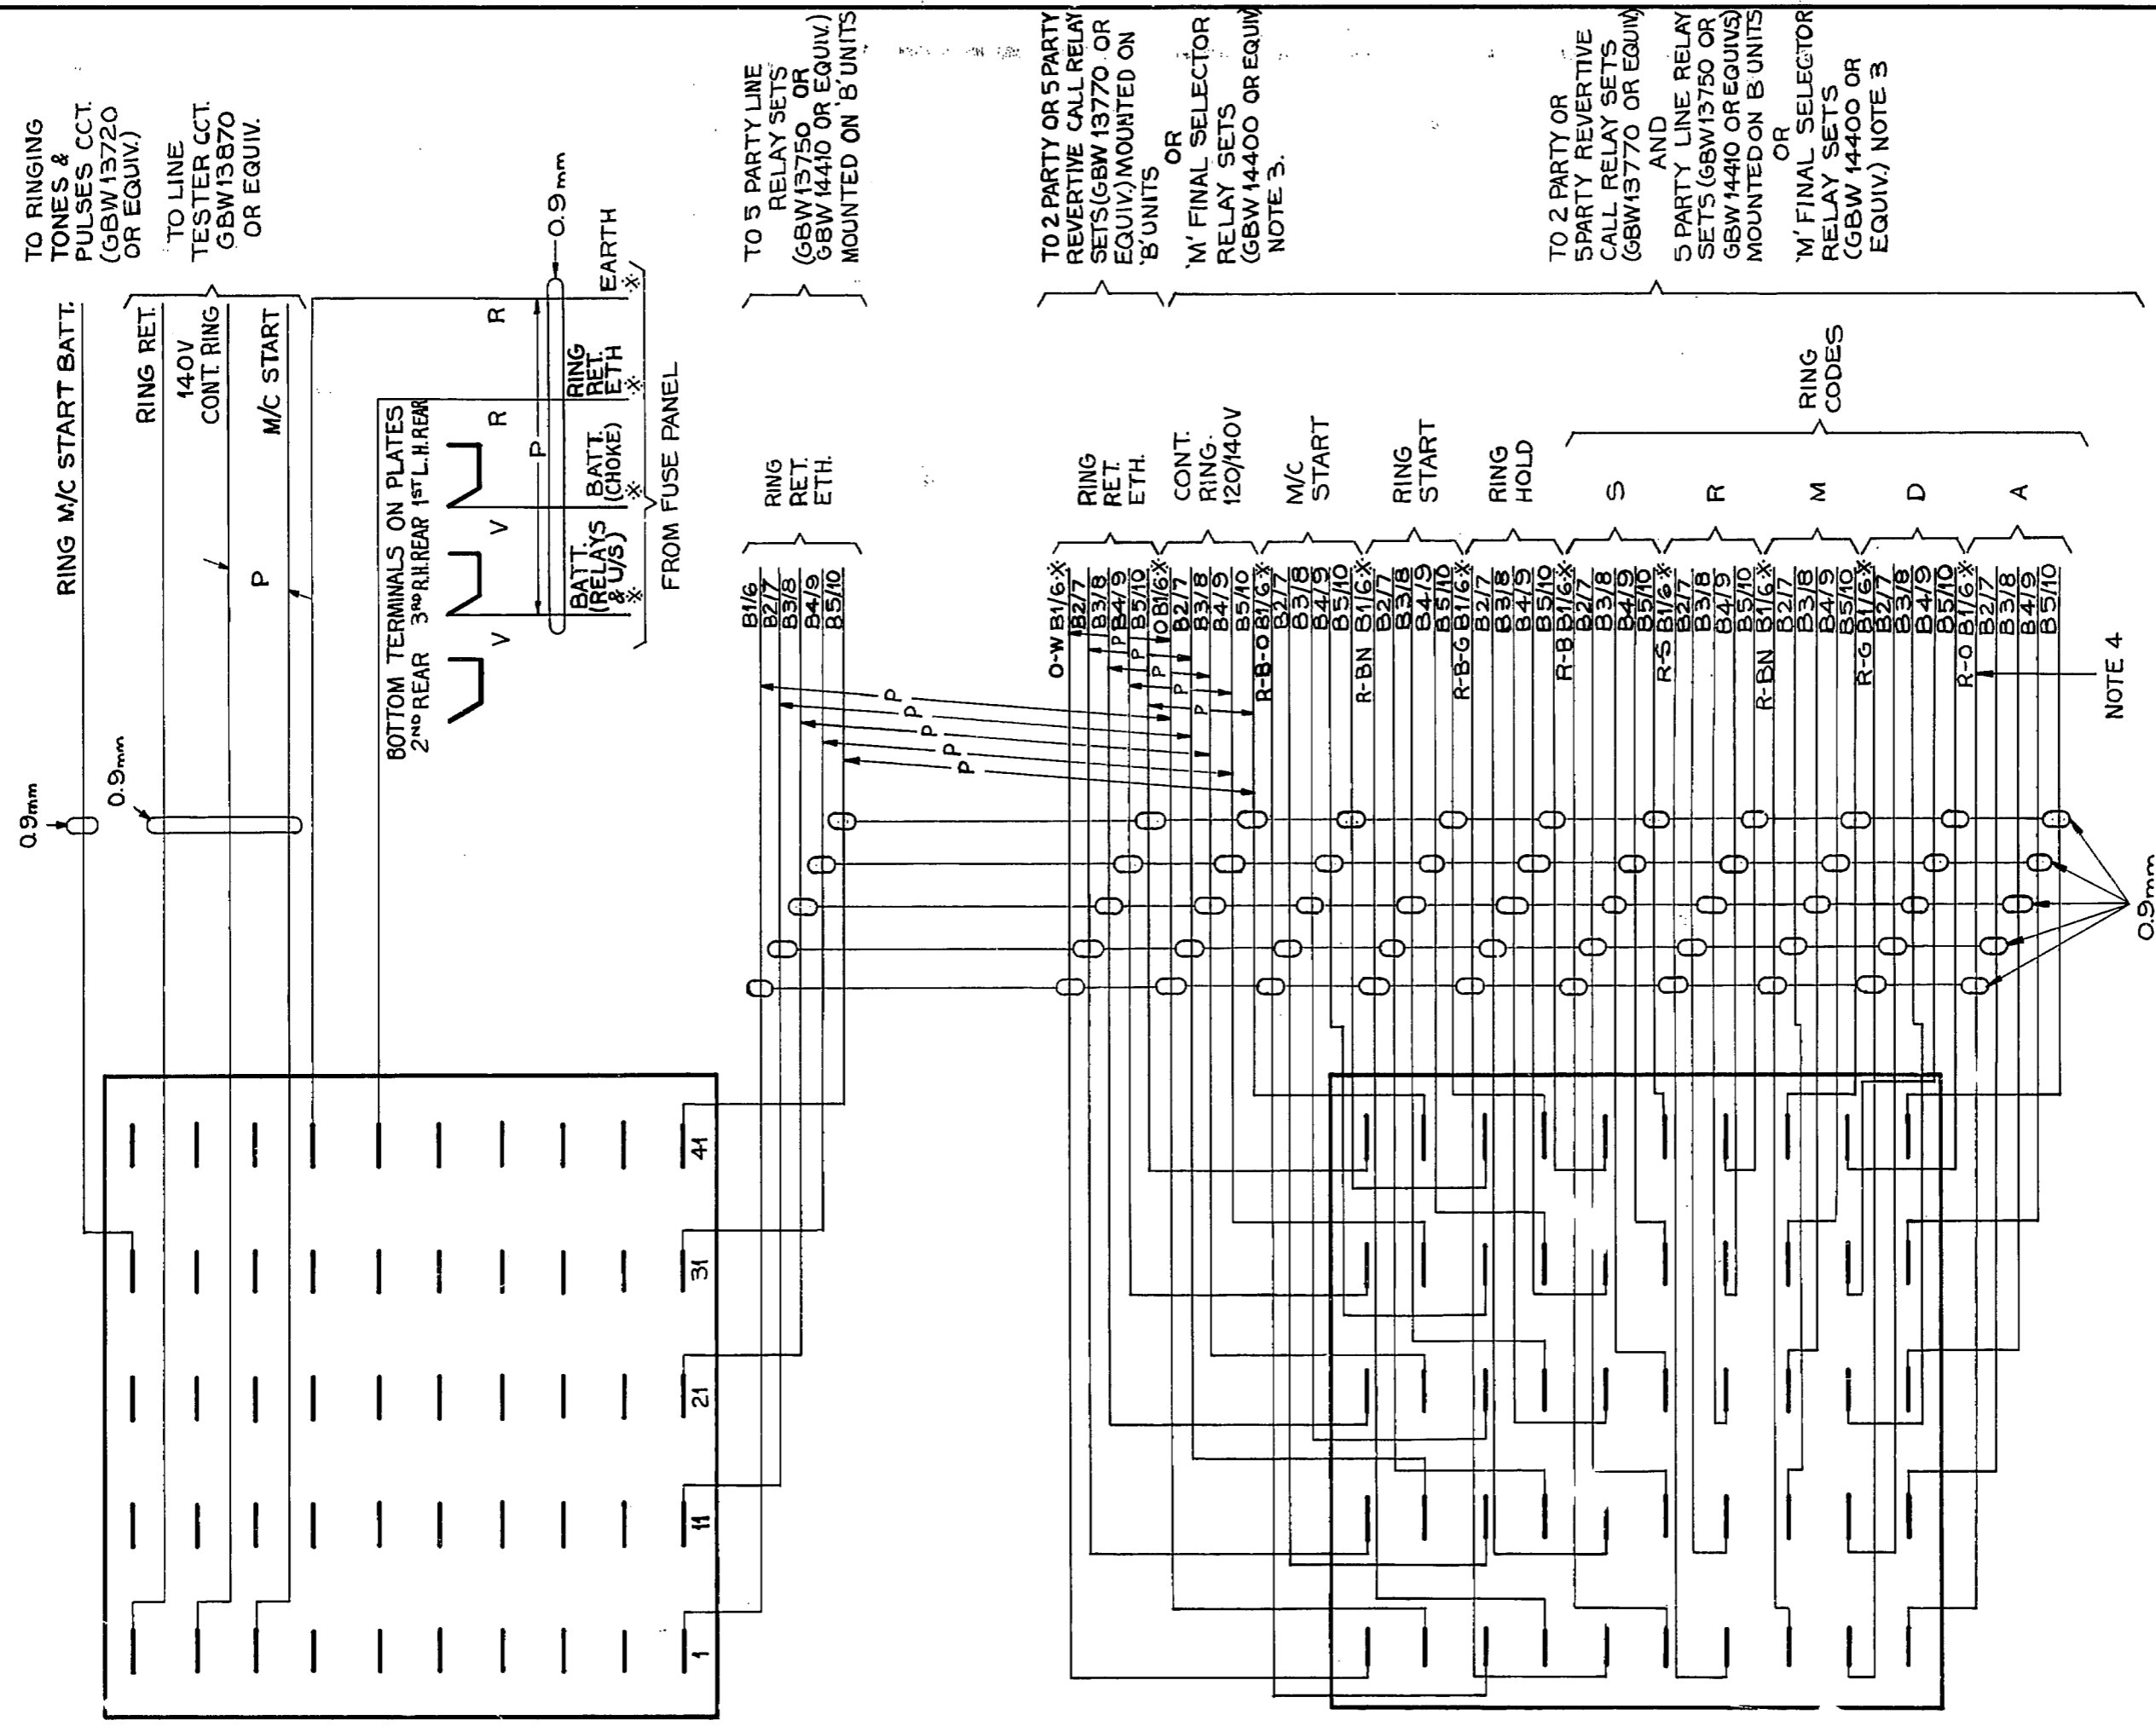

0 5 Centimetres 10 15 20 25 30

- NOTES:
1. ALL WIRING TO BE 0.7mm UNLESS OTHERWISE SPECIFIED.
 2. SCA INDICATES UPPER STRIP CONN.
 3. SCB INDICATES LOWER STRIP CONN.
 3. WHEN USED WITH 'M' FINAL SELECTOR CCT. GBW14400 ONLY WIRES MARKED THUS 'X' TO BE CABLED.
 4. COLOURS ONLY APPLY WHEN 'M' UNITS ARE WIRED USING LOCAL CABLE FORMS.
 5. ON EARLY EQUIPMENT COLOUR OF BATT. WIRING WAS BK.

RETRACED NOTE 5 ADDED		(157651) (3436)	11A 11	B-6-78 22-3-72	RED BSH	U.A.X.N.Z. 13 RINGING CODES FOR 5 PARTY LINES
AMENDMENT PARTICULARS			ISS	DATE	APP ^d	
N.Z.P.O.						GBU 13760 13762 13761